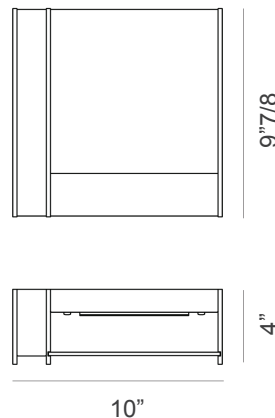

Glam

Design: Massimo Tonetto

Description

Wall lamp with diffused light. Structure in burnished natural brass combined with dark burnished brass or pewter combined with delabré brass. White glass diffuser.

. Dimmable for DC Analog Dimmer 1-10V.

. Dimmable ballast included.

Supply: Terminal block.

Light source:

Plate LED 500mA 18V 9W 2700°K
900lm Dimmable.

Made in Italy.

Dimensions

10"W x 4"D x 9"7/8H