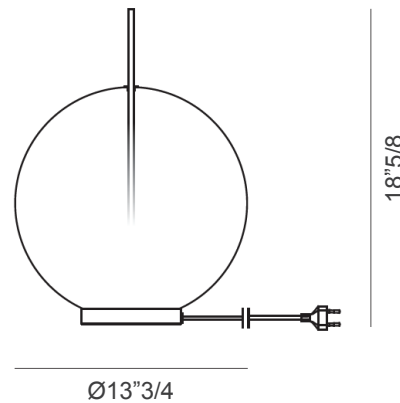

### *Description*

Table lamp with diffused light. Structure in natural burnished brass. Lampshade made in white blending glass. Dimmable with touch dimmer.

**Supply:** Power cord.  
1x9W LED 18V 880lm 2700°K CRI80.  
Made in Italy.

**Cable length:** 90"1/2

### *Dimensions*

Ø13"3/4 x 18"5/8H