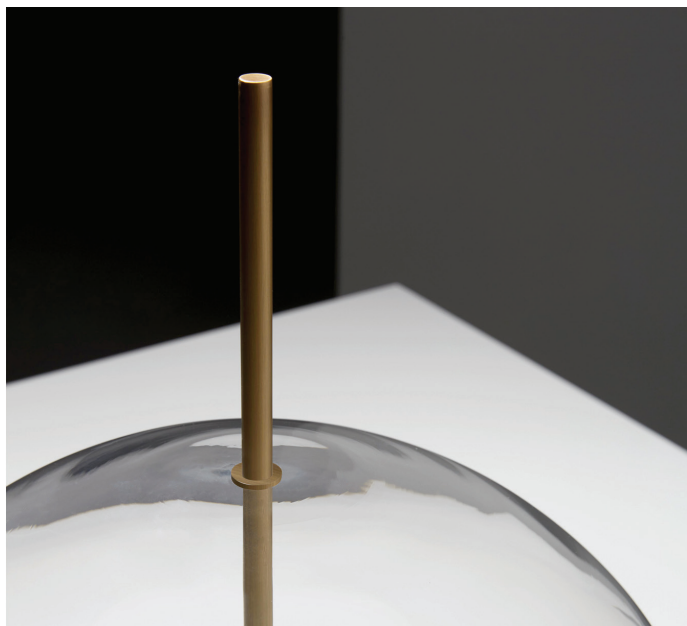

## Glam

*Design: Massimo Tonetto*

### *Description*

Table lamp with diffused light. Structure in natural burnished brass. Lampshade made in white blending glass. Dimmable with touch dimmer.

**Supply:** Power cord.  
1x9W LED 18V 880lm 2700°K CRI80.  
Made in Italy.

### *Dimensions*

Ø13"3/4 x 18"5/8H

### *Finishes and materials*

**Structure:** Natural burnished brass.  
**Lampshade:** White blending glass.

(For more specifications, please refer to "Finishes & Materials")