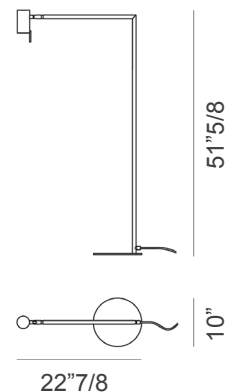

Rectus

Design: Massimo Tonetto

Description

Floor lamp with directional light. Structure with adjustable joint available in matt black nickel combined with polished black nickel metal or in dark burnished brass. Bulbs are not included.

Supply: Power cord.

Light source:

1x6W GU10 PAR16 LED 560lm 2700°K
CRI 80 - Dimmable.

Dimmer included. Made in Italy.

Cable length: 90"1/2

Dimensions

22"7/8W x 10"D x 51"5/8H

Finishes and materials

Structure:

- A) Matt black nickel combined with polished black nickel metal.
- B) Dark burnished brass.

(For more specifications, please refer to "Finishes & Materials")