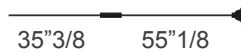

Rectus

Design: Massimo Tonetto

Description

Floor lamp with directional light. Structure with adjustable joint available in matt black nickel combined with polished black nickel metal or in dark burnished brass. Bulbs are not included.

Supply: Power cord.

Light source:

1x6W GU10 PAR16 LED 560lm 2700°K
CRI 80 - Dimmable.

Dimmer included. Made in Italy.

Cable length: 90"1/2

Dimensions

22"7/8W x 10"D x 51"5/8H

Finishes and materials