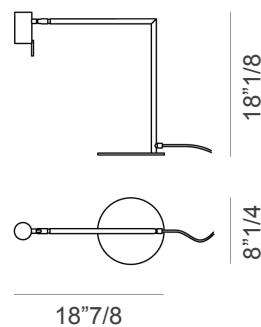

Rectus

Design: Massimo Tonetto

Description

Table lamp with directional light. Structure with adjustable joint available in matt black nickel combined with polished black nickel metal or in dark burnished brass. Bulbs are not included.

Supply: Power cord.

Light source:

1x6W GU10 PAR16 LED 560lm 2700°K
CRI 80 - Dimmable.

Dimmer included. Made in Italy.

Cable length: 90"1/2

Dimensions

18"7/8W x 8"1/4D x 18"1/8H

Finishes and materials

Structure:

A) Matt black nickel combined with polished black nickel metal.

B) Dark burnished brass.

(For more specifications, please refer to "Finishes & Materials")