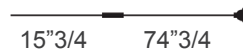

Rectus

Design: Massimo Tonetto

Description

Table lamp with directional light. Structure with adjustable joint available in matt black nickel combined with polished black nickel metal or in dark burnished brass. Bulbs are not included.

Supply: Power cord.

Light source:

1x6W GU10 PAR16 LED 560lm 2700°K
CRI 80 - Dimmable.

Dimmer included. Made in Italy.

Cable length: 90"1/2

Dimensions

18"7/8W x 8"1/4D x 18"1/8H

Finishes and materials