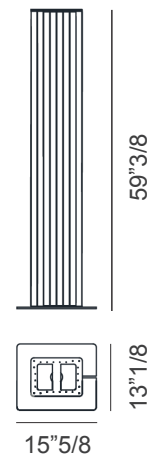

Numa

Design: Massimo Tonetto

Description

Floor lamp with diffused light. Dark burnished brass structure. Crystal, amber or smoke grey Murano blown glass trihedrons diffusers.

Supply: Power cord.

Light source: Strip LED 40W 24V
5890lm 2700°K CRI80.

Dimmable 0-10V.

Dimmable ballast included.

Made in Italy.

Cable length: 90"1/2

Dimensions

15"5/8W x 13"1/8D x 59"3/8H

Finishes and materials

Structure: Dark burnished brass.