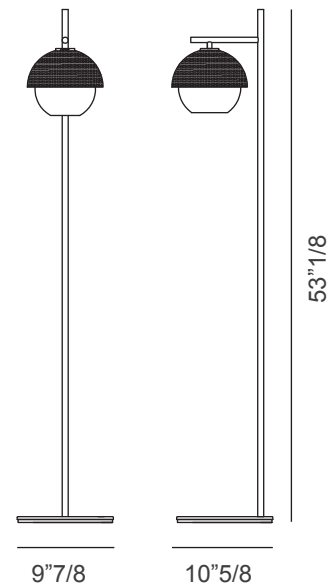

Urban

Design: Massimo Tonetto

Description

Floor lamp with diffused light. Light or dark burnished brass structure with matt gold or matt black perforated metal lampshade. White Murano blown glass diffuser. Dimmer included.

Supply: Power cord.

Light source: 1x6W E14 LED 470lm
2700°K - Dimmable.

Bulbs are not included.

Made in Italy.

Cable length: 90" 1/2

Dimensions

9" 7/8W x 10" 5/8D x 53" 1/8H

Finishes and materials

Structure: Light or dark burnished brass.

Lampshade: Matt gold or matt black perforated metal.

Diffuser: White Murano blown glass.

(For more specifications, please refer to "Finishes & Materials")