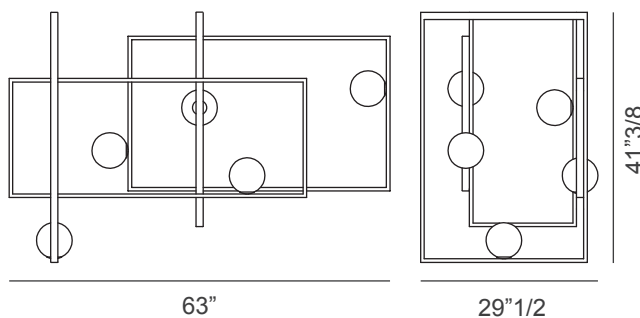

Supply: Terminal block.

Light source: 5x5W G9 LED 350lm 2700°K - Dimmable.

Kit suspension + canopy and Kit J-BOX are available as optionals. Bulbs are not included. Made in Italy.

Finishes and materials

Structure: Natural burnished brass, polished or matt black nickel or polished gold.

Diffusers: White Murano blown glass.

Dimensions

63"W x 29"1/2D x 41"3/8H

Ceiling lamp

Kit Suspension + canopy (Optional)

Kit J-BOX (Optional)

(For more specifications, please refer to "Finishes & Materials")