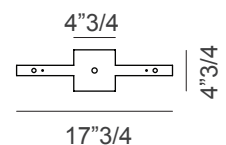

Diffusers: White Murano blown glass.

Dimensions

63"W x 29"1/2D x 41"3/8H

Ceiling lamp

Kit Suspension + canopy (Optional)

Kit J-BOX (Optional)

(For more specifications, please refer to "Finishes & Materials")