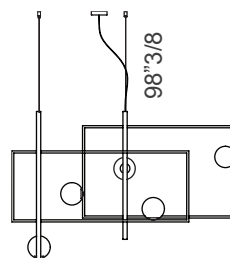

Diffusers: White Murano blown glass.

Dimensions

63"W x 29"1/2D x 41"3/8H

Ceiling lamp

Kit Suspension + canopy (Optional)

Kit J-BOX (Optional)

(For more specifications, please refer to "Finishes & Materials")