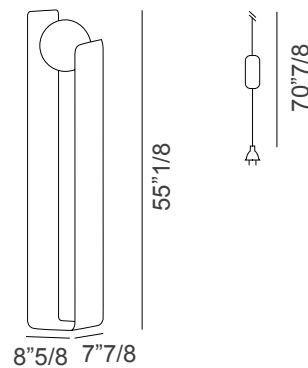

Morsetto

Design: Carlo Colombo

Description

Floor lamp with glossy varnished metal structure in white or black aluminum. White blown glass diffuser. Standing or horizontal position. **Light source:** 6W LED 3000K - 500 lm. Dimmer included. Made in Italy.

Dimensions

8"5/8W x 7"7/8D x 55"1/8H
(standing position)

Finishes and materials

Structure: Glossy varnished metal in white or black aluminum.

Diffuser: White blown glass.

(For more specifications, please refer to "Finishes & Materials")