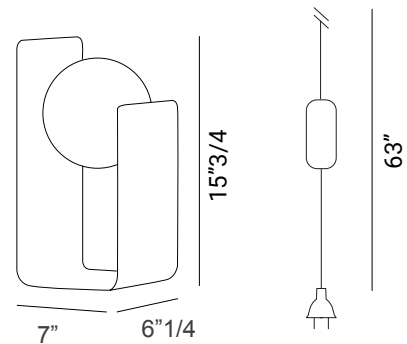

Morsetto

Design: Carlo Colombo

Description

Table lamp with glossy varnished metal structure in white or black aluminum. White blown glass diffuser. Standing or horizontal orientation. **Light source:** 6W LED 3000K - 500 lm. Dimmer included. Made in Italy.

Dimensions

7"W x 6"1/4D x 15"3/4H
(standing orientation)

Finishes and materials

Structure: Glossy varnished metal in white or black aluminum.
Diffuser: White blown glass.

(For more specifications, please refer to "Finishes & Materials")