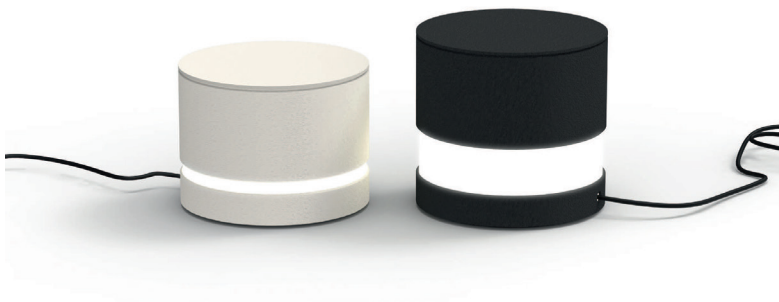

## Description

Table lamp with structure in matt varnished metal in white, gold, rose gold or graphite metal or in metal covered with Candoglia marble powder or lava stone powder. Mechanical dimming.

Spool is available as an optional.

### Light source:

4,5W LED 3000K - 500 lm.

Made in Italy.

## Dimensions

Ø4"7/8 x 5"3/8H

Min. height: 3"3/8