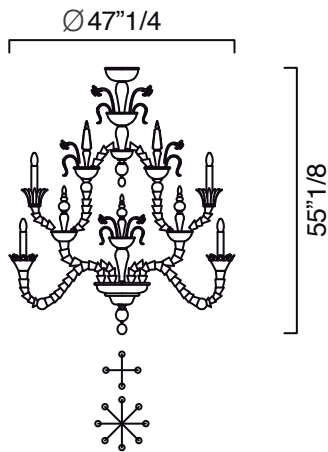

Light source Chandeliers:

4607/12: Incandescent 12 x 60W E12 - Dimmable

4607/20: Incandescent 20 x 60W E12 - Dimmable

4607/36: Incandescent 36 x 60W E12 - Dimmable

4607

## Dimensions

4607/12: Ø 47"1/4 x 55"1/8H

4607/20: Ø 63" x 90"1/2H

4607/36: Ø 82"5/8 x 110"1/4H

4607/12 Chandelier

4607/20 Chandelier

4607/36 Chandelier

Metal parts: Polished chrome.