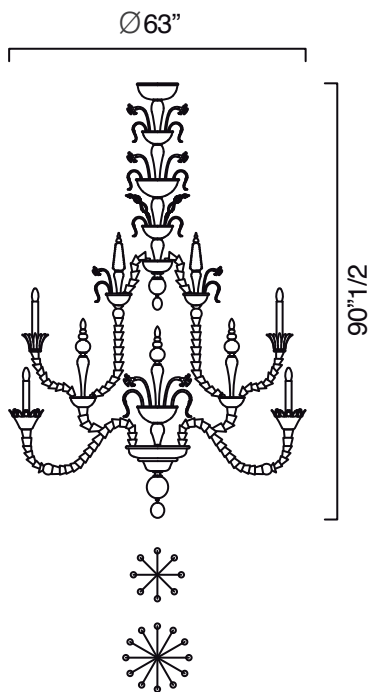

### *Description*

Stunning chandelier, available in three sizes and matching wall lamp (see Related Products). Available in Crystal finish, as well as Polychrome and Crystal with gold decorations (see Related Products). Handmade Murano glass floral details and structure. The metal parts are in chrome finish. Made in Italy.

Light source Chandeliers:

4607/12: Incandescent 12 x 60W E12 - Dimmable

4607/20: Incandescent 20 x 60W E12 - Dimmable

4607/36: Incandescent 36 x 60W E12 - Dimmable

4607

## Dimensions

4607/12: Ø 47"1/4 x 55"1/8H

4607/20: Ø 63" x 90"1/2H

4607/36: Ø 82"5/8 x 110"1/4H

4607/12 Chandelier

4607/20 Chandelier

4607/36 Chandelier

Metal parts: Polished chrome.

Structure in Murano: Polychrome or Crystal with Gold decorations.

(For more specifications, please refer to "Finishes & Materials")