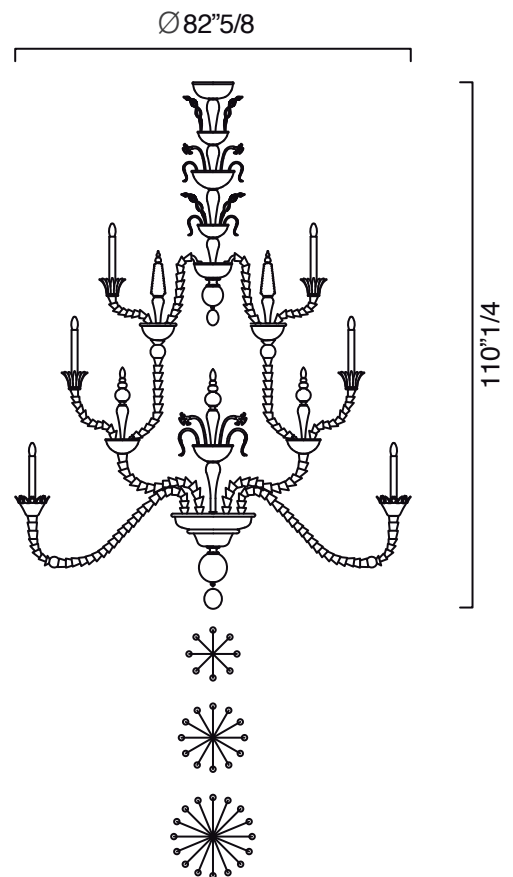

### *Description*

Stunning chandelier, available in three sizes and matching wall lamp (see Related Products). Available in Crystal finish, as well as Polychrome and Crystal with gold decorations (see Related Products). Handmade Murano glass floral details and structure. The metal parts are in chrome finish. Made in Italy.

Light source Chandeliers:

4607/12: Incandescent 12 x 60W E12 - Dimmable

4607/20: Incandescent 20 x 60W E12 - Dimmable

4607/36: Incandescent 36 x 60W E12 - Dimmable

4607

## Dimensions

4607/12: Ø 47"1/4 x 55"1/8H

4607/20: Ø 63" x 90"1/2H

4607/36: Ø 82"5/8 x 110"1/4H

4607/12 Chandelier

4607/20 Chandelier

4607/36 Chandelier

Metal parts: Polished chrome.

Structure in Murano: Polychrome or Crystal with Gold decorations.

(For more specifications, please refer to "Finishes & Materials")