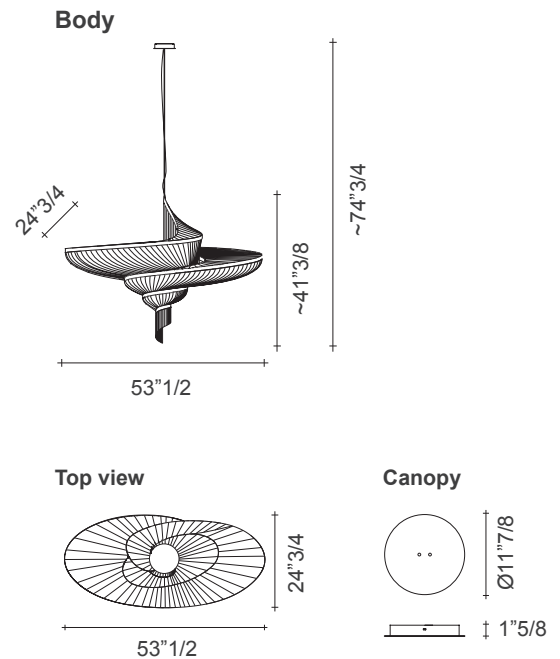

# Epoque

*Design: Stefano Papi & Saviz Yaghmai*

	INTEGRATED LED	G90S
230V	 LED 3000K Dimmer   PUSH DALI	20x2.1W 4800lm
120V	 LED 3000K Dimmer   no	20x2.1W 4800lm
2700K LED integrated on request		

## Description

Suspension lamp made with metal structure plated and brass chains in nickel, black nickel, brushed bronze or gold plated finishes. Canopy is available in the same color as the chains. Made in Italy.

## Dimensions

53"1/2W x 24"3/4D x ~74"3/4H  
 Canopy: Ø11"7/8 x 1"5/8H