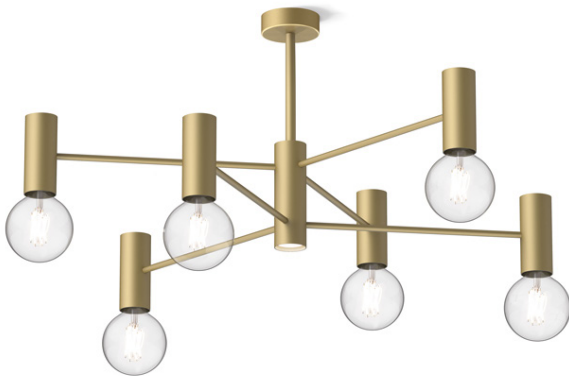

Chandelier

Design: Paolo Grasselli

Description

Large ceiling lamp with arms. Lacquered metal structure in white or black (embossed finish) or in Deluxe colors: matt gold or dark teal. Uplight and downlight. Made in Italy.

Light bulbs:

6 x E26 - 42W HES 

7 x GU10 - 28W HES 

Finishes and materials

Structure & Canopy: Lacquered metal in White or Black (embossed finish) or in Deluxe colors: Matt Gold or Dark Teal.

Stem: Same finish as Structure & Canopy or Gold.

(For more specifications, please refer to "Finishes & Materials")

Dimensions

A: 42"1/8W x 24"3/8H

B: 57"7/8W x 24"3/8H