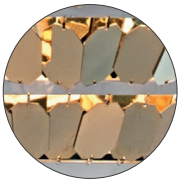

Product: Kika Suspension Lamp

DIFFUSER

Metal

White Polished Stainless Steel

White Polished Gold Plated

Matt Black Gold Plated