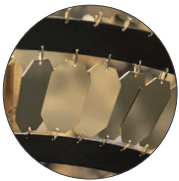

Product: Kika Suspension Lamp

DIFFUSER

Metal

White Polished Stainless Steel

White Polished Gold Plated

Matt Black Gold Plated