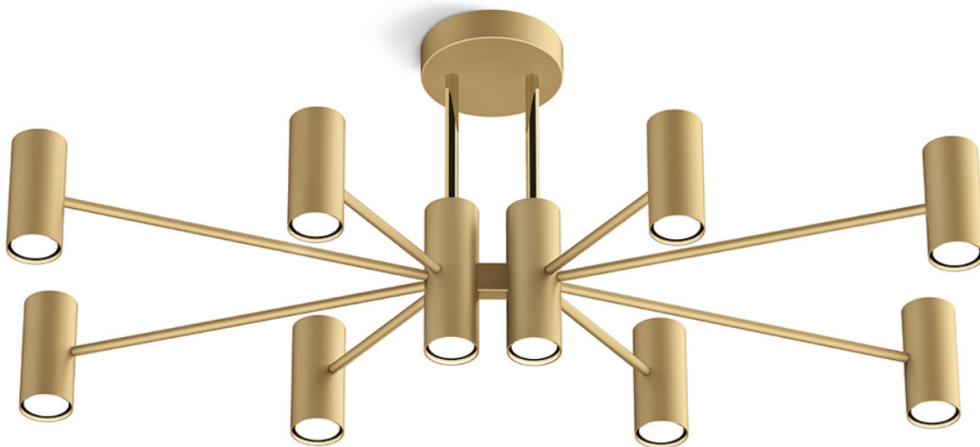

## *Description*

Large ceiling lamp with arms. Lacquered metal structure in white or black (embossed finish) or in Deluxe colors: matt gold or dark teal. Uplight and downlight. Made in Italy.

### **Light bulbs:**

**A&B:** 18 x GU10 - 28W HES 

**C&D:** 8x E26 - 42W HES 

10 x GU10 - 28W HES 

## *Finishes and materials*

**Structure & Canopy:** Lacquered metal in White or Black (embossed finish) or in Deluxe colors: Matt Gold or Dark Teal.

**Stem:** Same finish as Structure & Canopy or Gold.

(For more specifications, please refer to "Finishes & Materials")