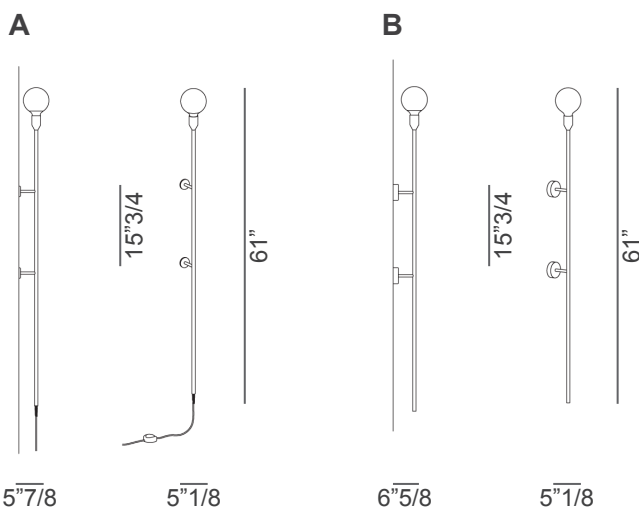

Geco

Design: Paolo Grasselli

Description

Wall lamp with an exposed bulb. Available with or without plug. Metal structure lacquered in White or Black (embossed finish) or in Deluxe colors: Lime Green, Blue China, Brick or Matt Gold. Made in Italy.

Light source:

1 x E26 Max.42W 

Dimensions

A: 5"1/8W x 5"7/8D x 61"H (With plug)

B: 5"1/8W x 6"5/8D x 61"H (Without plug)

Finishes and materials

Structure: Lacquered metal in White or Black (embossed finish) or in Deluxe colours: Lime Green, Blue China, Brick or Matt Gold.