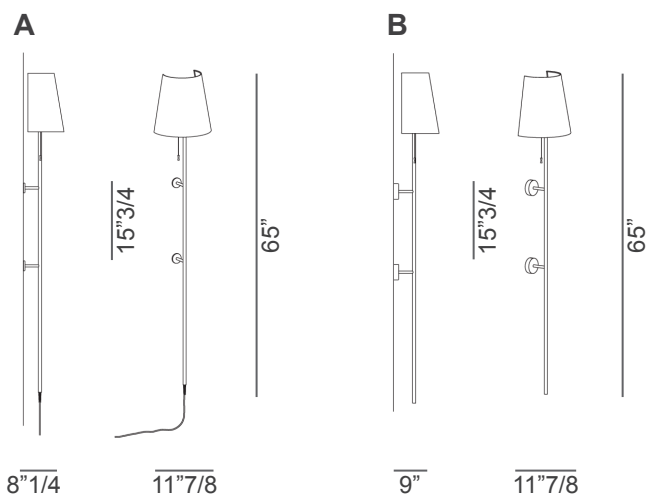

Geco

Design: Paolo Grasselli

Description

Wall lamp with lampshade in cotton fabric. Available with or without plug. Metal structure lacquered in White or Black (embossed finish) or in Deluxe colors: Lime Green, Blue China, Brick or Matt Gold. Made in Italy.

Light source:

1 x E26 Max.42W 

Dimensions

A: 11"7/8W x 8"1/4D x 65"H (With plug)

B: 11"7/8W x 9"D x 65"H (Without plug)

Finishes and materials

Structure: Lacquered metal in White or Black (embossed finish) or in Deluxe colours: Lime Green, Blue China, Brick or Matt Gold.