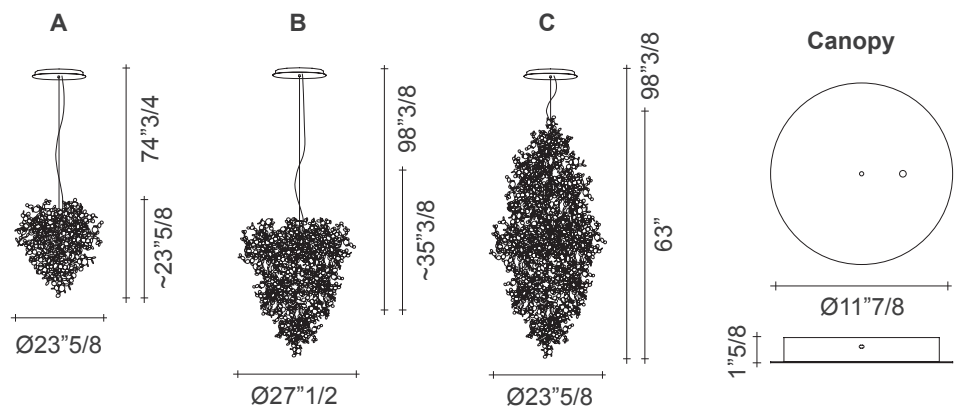

Dimming: 1-10V PUSH or DALI syst.

Finishes and materials

Structure: Stainless steel, gold plated or rose gold.

Dimensions

A) Ø23"5/8 x 74"3/4H

B) Ø27"1/2 x 98"3/8H

C) Ø63" x 98"3/8H

Canopy:

Ø11"7/8 x 1"5/8H

(For more specifications, please refer to "Finishes & Materials")