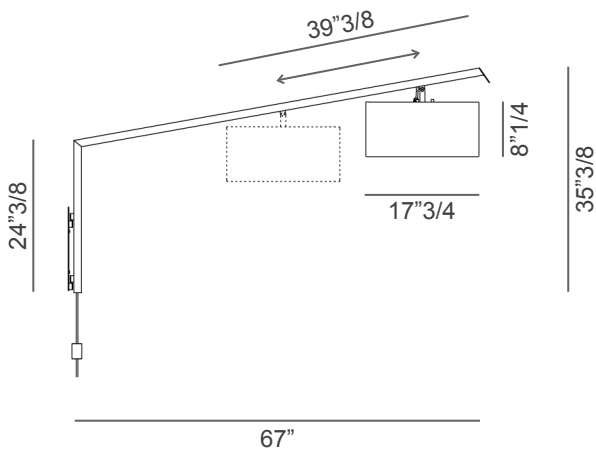

Angelica

Design: Paolo Grasselli

Description

Outdoor wall lamp with cantilever arm which rotates 160° on its axis. Aluminium structure lacquered in white, black, lime or brick color, and protected with resistant polyester coating. Lampshade available in marble washable fabric (available on demand in different colors). Made in Italy.

Light source:

1 x E26 - 42W HES

Finishes and materials

Structure: Lacquered aluminum protected with resistant polyester coating in White, Black, Lime or Brick color.

Lampshade: Marble washable fabric.

Angelica

Dimensions

67"W x 35"3/8H

Fixing to wall accessory