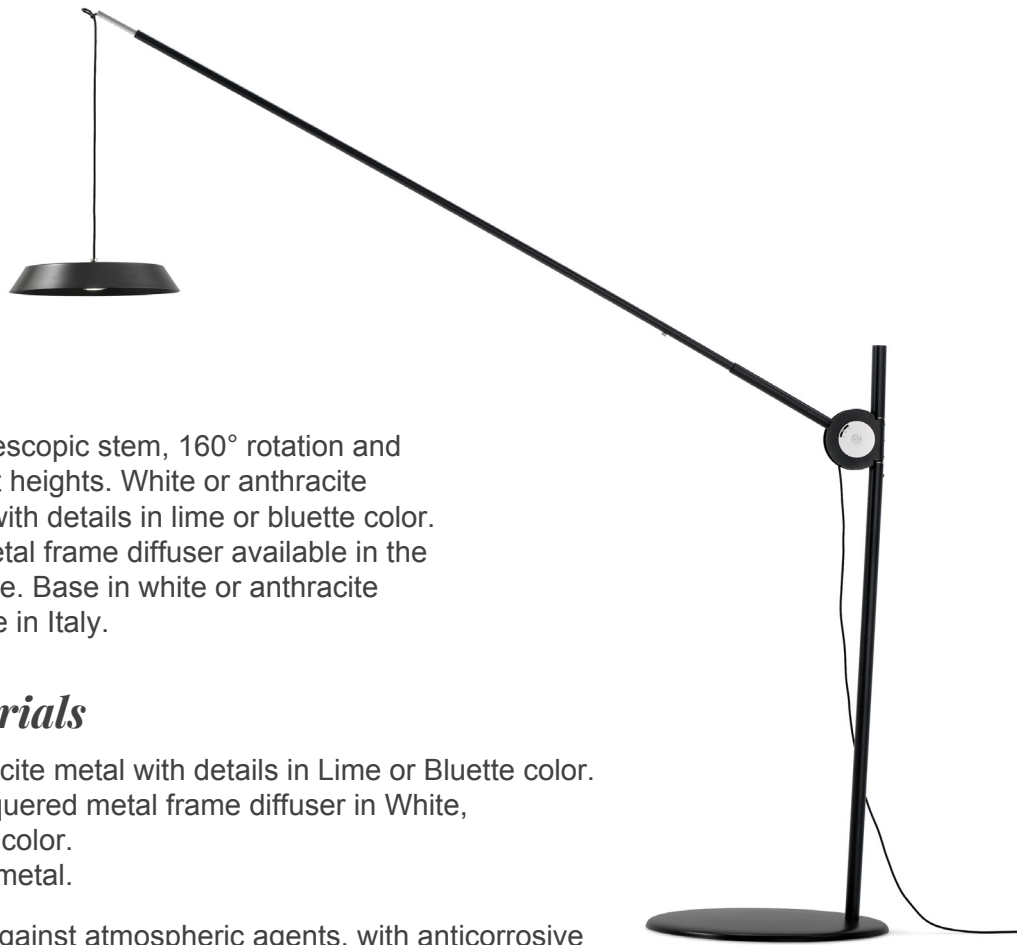

Sestante

Design: Romano + Menegon + Ceneda

Description

Outdoor floor lamp with telescopic stem, 160° rotation and adjustable in three different heights. White or anthracite lacquered metal structure with details in lime or bluette color. Aluminium or lacquered metal frame diffuser available in the same colors as the structure. Base in white or anthracite lacquered metal only. Made in Italy.

Finishes and materials

Structure: White or Anthracite metal with details in Lime or Bluette color.

Diffuser: Aluminium or lacquered metal frame diffuser in White, Anthracite, Lime or Bluette color.

Base: White or Anthracite metal.

Metal parts are protected against atmospheric agents, with anticorrosive Primer and finishing with resistant polyester coating.

160° Rotation

Telescopic

Adjustable: 3 heights

Hooking detail

Adjustable cable

A: 1 LED module:

18W - 2330 Lm - 3000 K - Dimmable

B: 1 LED module:

18W - 2330 Lm - 3000 K - Dimmable

(For more specifications, please refer to "Finishes & Materials")