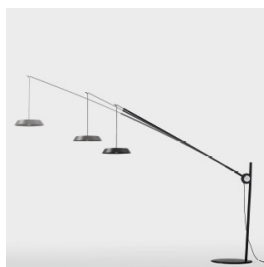

Sestante

Design: Romano + Menegon + Ceneda

Description

Outdoor floor lamp with telescopic stem, 160° rotation and adjustable in three different heights. White or anthracite lacquered metal structure with details in lime or bluette color. Aluminium or lacquered metal frame diffuser available in the same colors as the structure. Base in white or anthracite lacquered metal only. Made in Italy.

Finishes and materials

Structure: White or Anthracite metal with details in Lime or Bluette color.

Diffuser: Aluminium or lacquered metal frame diffuser in White, Anthracite, Lime or Bluette color.

Base: White or Anthracite metal.

Metal parts are protected against atmospheric agents, with anticorrosive Primer and finishing with resistant polyester coating.

160° Rotation

Telescopic

Adjustable: 3 heights

Hooking detail

Adjustable cable

(For more specifications, please refer to "Finishes & Materials")

Sestante

Dimensions

A: 94"1/2W x 57"H

Max.W: 145"5/8 - Max.H: 149"5/8

B: 98"3/8W x 57"H

Max.W: 149"5/8 - Max.H: 149"5/8

Light source: