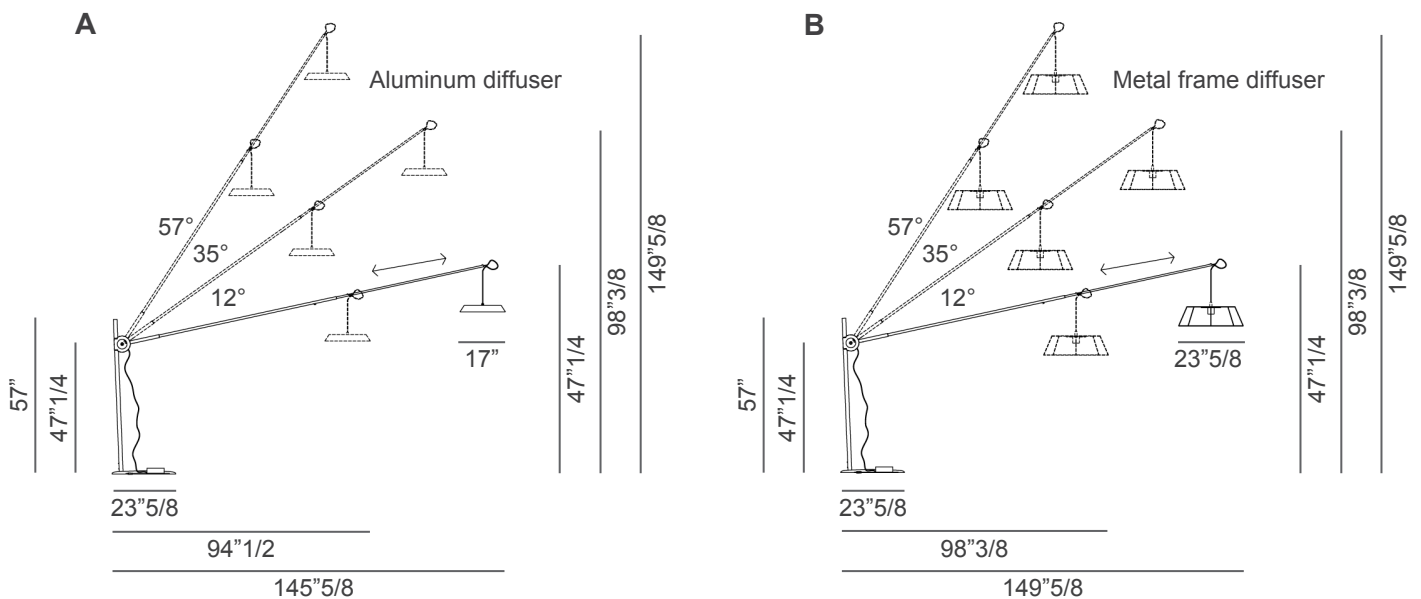

Sestante

Dimensions

A: 94"1/2W x 57"H

Max.W: 145"5/8 - Max.H: 149"5/8

B: 98"3/8W x 57"H

Max.W: 149"5/8 - Max.H: 149"5/8

Light source:

A: 1 LED module:

18W - 2330 Lm - 3000 K - Dimmable

B: 1 LED module:

18W - 2330 Lm - 3000 K - Dimmable

(For more specifications, please refer to "Finishes & Materials")