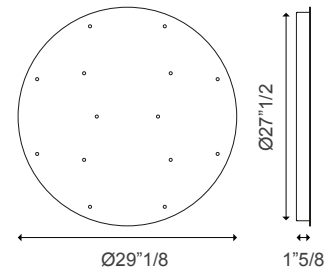

CLUSTER 14 LIGHTS ROUND

Ceiling bracket for 14 pendants.
Matt white metal.
Driver included.