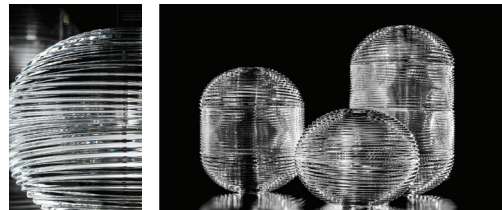

## Description

Suspension lamp with metal structure and glass diffuser. The pendants must be installed with one of the canopy options listed in the next pages. LED and driver are included. Made in Italy.