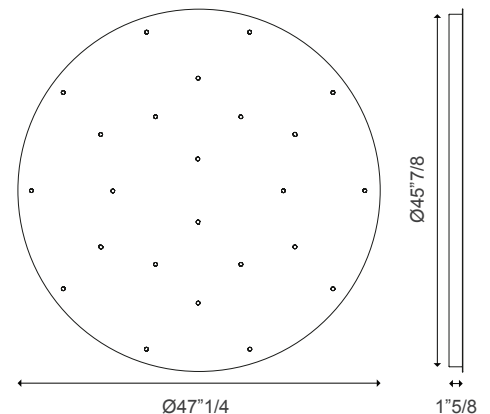

CLUSTER 36 LIGHTS ROUND

Ceiling bracket for 36 pendants.
Matt white metal.
Driver included.

Ø47 1/4" x 1 5/8"H

CLUSTER 7 LIGHTS ROUND

Ceiling bracket for 7 pendants.
Matt white metal.
Driver included.

Ø15" x 1 5/8"H