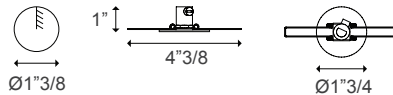

Jefferson

Canopy Options - Round

LOW VOLTAGE RECESSED MICRO

Recessed bracket for single lamp.
Matt white or chrome metal.
Driver not included.