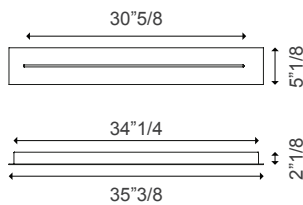

Jefferson

Canopy Options - Rectangular

CLUSTER 7 LIGHTS RECTANGULAR

Rectangular canopy for 7 pendants.
Matt white metal.
Driver included.

27"1/2W x 17"3/4D x 1"5/8H

CLUSTER 14 LIGHTS RECTANGULAR

Rectangular canopy for 14 pendants.
Matt white metal.
Driver included.

55"1/8W x 17"3/4D x 1"5/8H

CLUSTER 28 LIGHTS RECTANGULAR

Rectangular canopy for 28 pendants.
Matt white metal.
Driver included.

55"1/8W x 35"3/8D x 1"5/8H

Canopy Options - Track

TRACK SHORT

Multiple linear track.
Pendants aligned: max. 5
Pendants staggered: max. 6
Matt white metal.
Driver included.

35"3/8W x 5"1/8D x 2"1/8H

TRACK LONG

Multiple linear track.
Pendants aligned: max. 8
Pendants staggered: max. 10
Matt white metal.
Driver included.

59"W x 5"1/8D x 2"1/8H