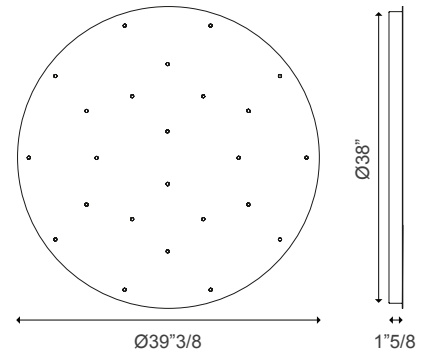

CLUSTER 24 LIGHTS ROUND

Ceiling bracket for 24 pendants.
Matt white metal.
Driver included.

Ø29 1/8" x 1 5/8"H

CLUSTER 5 LIGHTS ROUND

Ceiling bracket for 5 pendants.
Matt white metal.
Driver included.

Ø15" x 1 5/8"H