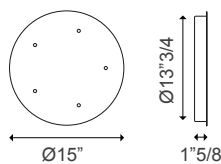

CLUSTER 7 LIGHTS ROUND

Ceiling bracket for 7 pendants.
Matt white metal.
Driver included.