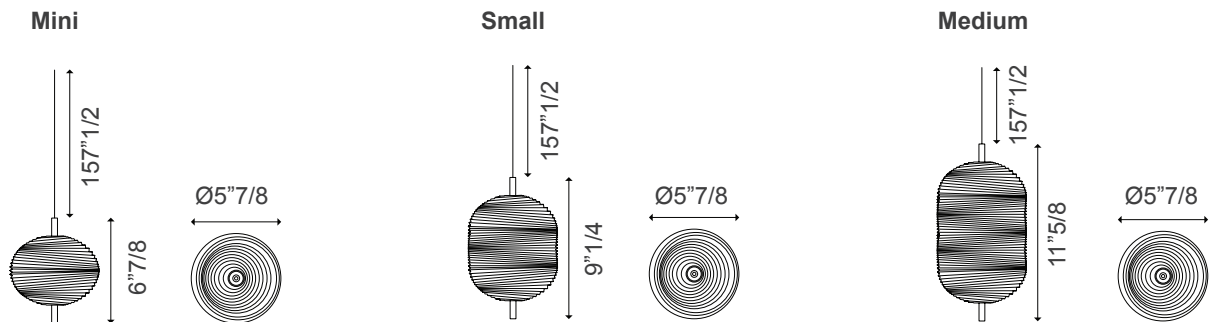

Finishes and materials

Structure: Black Chrome.
Diffuser: Bohemian Crystal.

(For more specifications, please refer to "Finishes & Materials")