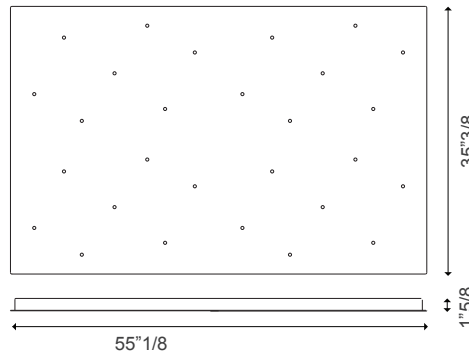

CLUSTER 28 LIGHTS RECTANGULAR

Rectangular canopy for 28 pendants.
Matt white metal.
Driver included.

55"1/8W x 35"3/8D x 1"5/8H

Canopy Options - Track

TRACK SHORT

Multiple linear track.
Pendants aligned: max. 5
Pendants staggered: max. 6
Matt white metal.
Driver included.

35"3/8W x 5"1/8D x 2"1/8H