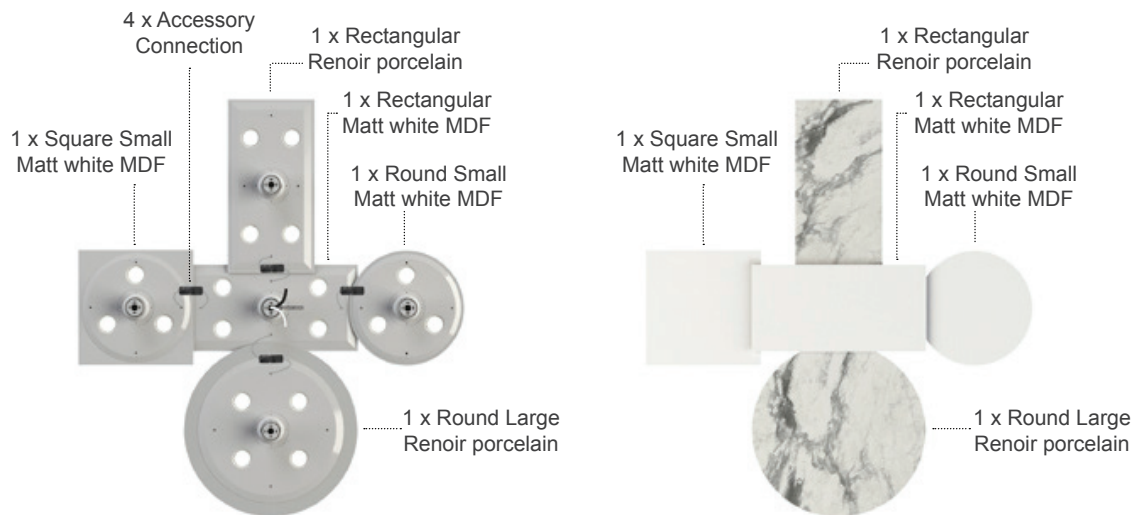

### *Description*

Wall lamp with metal structure and diffuser in MDF or porcelain stoneware. Three shapes are available in different sizes. Can be installed alone to create single illumination or combined (up to 36 lamps) to create different composition. Mounts directly to a 4" Standard J-Box. LED and plate adaptor included. Extension, accessory connection and Mud Kit are available upon request. Made in Italy.

#### Square

**Accessory connection**

#### Rectangular

**Vertical position**

**Horizontal position**

**Mud Kit**

### *Example of composition*

**1 Square small in matt white MDF + 1 Rectangular in renoir porcelain stoneware  
+ 1 Rectangular in matt white MDF + 1 Round small in matt white MDF  
+ 1 Round small in porcelain stoneware + 4 accessory connection.**