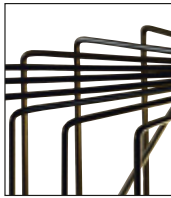

## Body - Metal

---

Cod. 086 Natural  
Iron

Cod. 08Z Natural  
Iron Outdoor

Cod. 080 White

Cod. 083 Black

— detail finishes

— white