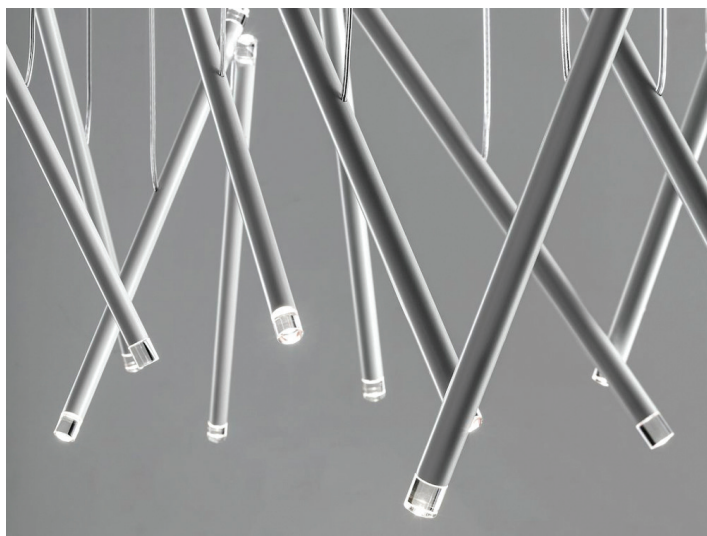

A-Tube Nano Duo

Description

Suspension lamp with light source on both ends of the slim metal structure which is available in six different finishes. Diffuser made in clear polycarbonate. Can be used individually or in compositions. The pendants must be installed with one of the canopy options listed in the next pages. LED and driver are included. Made in Italy.

Light Source:

LED 2700 K • 2 x 1W/300 lm • 350 mA.
CRI 90 • MacAdam 3-Step • Dim Triac.

Dimensions

14"3/8W x 3/4"D x 14"3/8H
Max. tensors height: 177"1/8

Finishes and materials

Structure: Matt white, matt black, Chrome, rose gold, gold or matt champagne.

Diffuser: Clear polycarbonate.

A-Tube Nano Duo

Canopy Options - Round

LOW VOLTAGE RECESSED MICRO

Recessed bracket for single lamp.
Matt white or chrome metal.
Driver not included.

Ø1 3/4 x 1"H

SINGLE STANDARD

Single ceiling bracket.
Matt white, matt black or
chrome metal.
Driver included.

Ø5" x 1"H

CLUSTER 14 LIGHTS ROUND

Ceiling bracket for 5 pendants.
Matt white metal.
Driver included.

Ø29 1/8 x 1 5/8H

CLUSTER 3 LIGHTS ROUND