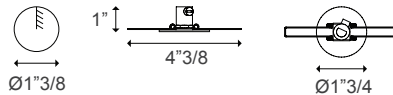

A-Tube Nano Duo

Canopy Options - Round

LOW VOLTAGE RECESSED MICRO

Recessed bracket for single lamp.
Matt white or chrome metal.
Driver not included.