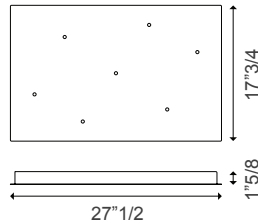

A-Tube Nano Duo

Canopy Options - Rectangular

CLUSTER 7 LIGHTS RECTANGULAR

Rectangular canopy for 7 pendants.
Matt white metal.
Driver included.

27"1/2W x 17"3/4D x 1"5/8H

CLUSTER 14 LIGHTS RECTANGULAR

Rectangular canopy for 14 pendants.
Matt white metal.
Driver included.

55"1/8W x 17"3/4D x 1"5/8H