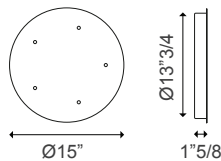

CLUSTER 7 LIGHTS ROUND

Ceiling bracket for 7 pendants.
Matt white metal.
Driver included.