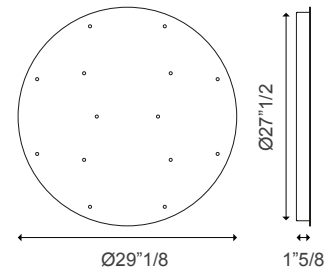

CLUSTER 14 LIGHTS ROUND

Ceiling bracket for 5 pendants.
Matt white metal.
Driver included.

Ø29 1/8 x 1 5/8H

CLUSTER 3 LIGHTS ROUND

Ceiling bracket for 3 pendants.
Matt white metal.
Driver included.

Ø15" x 1 5/8H