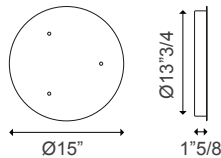

CLUSTER 3 LIGHTS ROUND

Ceiling bracket for 3 pendants.
Matt white metal.
Driver included.