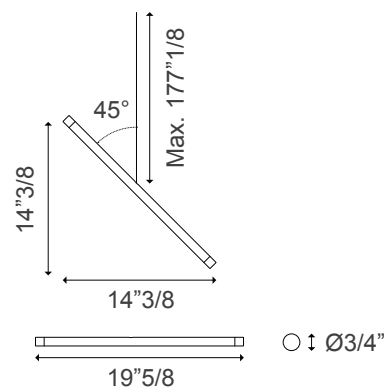

Light Source:

LED 2700 K • 2 x 1W/300 lm • 350 mA.
CRI 90 • MacAdam 3-Step • Dim Triac.

Dimensions

14"3/8W x 3/4"D x 14"3/8H
Max. tensors height: 177"1/8

Finishes and materials

Structure: Matt white, matt black, Chrome, rose gold, gold or matt champagne.

27"1/2W x 17"3/4D x 1"5/8H

CLUSTER 14 LIGHTS RECTANGULAR

Rectangular canopy for 14 pendants.
Matt white metal.
Driver included.

55"1/8W x 17"3/4D x 1"5/8H

CLUSTER 28 LIGHTS RECTANGULAR

Rectangular canopy for 28 pendants.
Matt white metal.
Driver included.