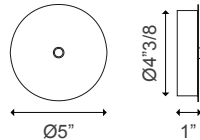

SINGLE STANDARD

Single ceiling bracket.
Matt white, matt black or
chrome metal.
Driver included.