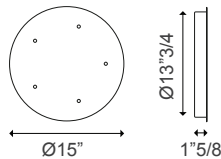

CLUSTER 5 LIGHTS ROUND

Ceiling bracket for 5 pendants.
Matt white metal.
Driver included.