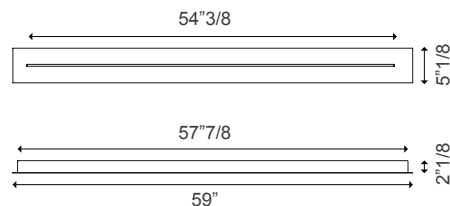

Light Source:

LED 2700 K • 2 x 1W/300 lm • 350 mA.
CRI 90 • MacAdam 3-Step • Dim Triac.

Dimensions

14"3/8W x 3/4"D x 14"3/8H
Max. tensors height: 177"1/8

Finishes and materials

Structure: Matt white, matt black, Chrome, rose gold, gold or matt champagne.

27"1/2W x 17"3/4D x 1"5/8H

CLUSTER 14 LIGHTS RECTANGULAR

Rectangular canopy for 14 pendants.
Matt white metal.
Driver included.

55"1/8W x 17"3/4D x 1"5/8H

CLUSTER 28 LIGHTS RECTANGULAR

Rectangular canopy for 28 pendants.
Matt white metal.
Driver included.

55"1/8W x 35"3/8D x 1"5/8H

Canopy Options - Track

TRACK SHORT

Multiple linear track.
Pendants aligned: max. 6
Pendants staggered: max. 6
Matt white metal.
Driver included.

35"3/8W x 5"1/8D x 2"1/8H

TRACK LONG

Multiple linear track.
Pendants aligned: max. 10
Pendants staggered: max. 10
Matt white metal.
Driver included.

59"W x 5"1/8D x 2"1/8H

(For more specifications, please refer to "Finishes & Materials")