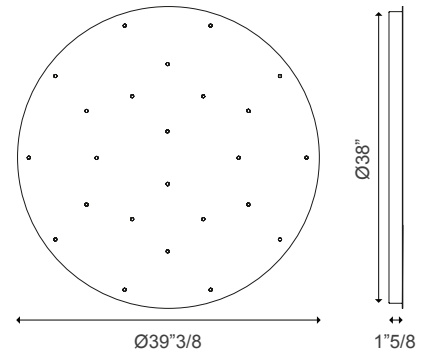

CLUSTER 24 LIGHTS ROUND

Ceiling bracket for 24 pendants.
Matt white metal.
Driver included.

Ø29 1/8 x 1 5/8H

CLUSTER 5 LIGHTS ROUND

Ceiling bracket for 5 pendants.
Matt white metal.
Driver included.

Ø15" x 1 5/8H