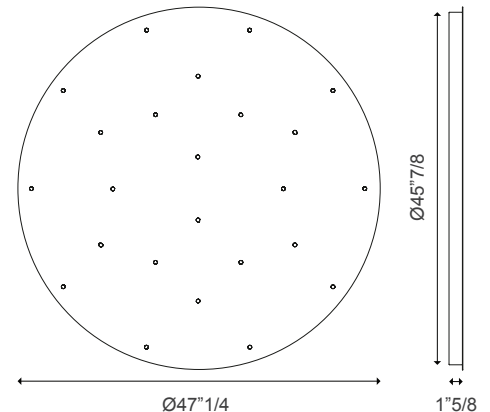

CLUSTER 36 LIGHTS ROUND

Ceiling bracket for 36 pendants.
Matt white metal.
Driver included.

Ø47 1/4 x 1 5/8H

CLUSTER 7 LIGHTS ROUND

Ceiling bracket for 7 pendants.
Matt white metal.
Driver included.

Ø15" x 1 5/8H