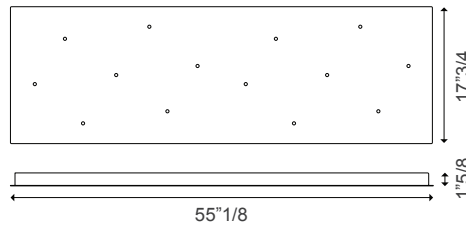

CLUSTER 28 LIGHTS RECTANGULAR

Rectangular canopy for 28 pendants.
Matt white metal.
Driver included.

55"1/8W x 35"3/8D x 1"5/8H