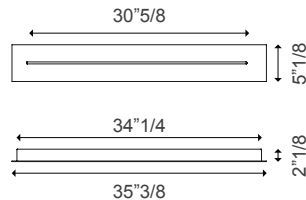

Light Source:

LED 2700 K • 2 x 1W/300 lm • 350 mA.
CRI 90 • MacAdam 3-Step • Dim Triac.

Dimensions

14"3/8W x 3/4"D x 14"3/8H
Max. tensors height: 177"1/8

Finishes and materials

Structure: Matt white, matt black, Chrome, rose gold, gold or matt champagne.

27"1/2W x 17"3/4D x 1"5/8H

CLUSTER 14 LIGHTS RECTANGULAR

Rectangular canopy for 14 pendants.
Matt white metal.
Driver included.

55"1/8W x 17"3/4D x 1"5/8H

CLUSTER 28 LIGHTS RECTANGULAR

Rectangular canopy for 28 pendants.
Matt white metal.
Driver included.

55"1/8W x 35"3/8D x 1"5/8H

Canopy Options - Track

TRACK SHORT

Multiple linear track.
Pendants aligned: max. 6
Pendants staggered: max. 6
Matt white metal.
Driver included.

35"3/8W x 5"1/8D x 2"1/8H

TRACK LONG

Multiple linear track.
Pendants aligned: max. 10
Pendants staggered: max. 10
Matt white metal.
Driver included.

59"W x 5"1/8D x 2"1/8H

(For more specifications, please refer to "Finishes & Materials")