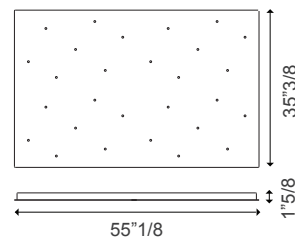

Light Source:

LED 2700 K • 2 x 1W/300 lm • 350 mA.
CRI 90 • MacAdam 3-Step • Dim Triac.

Dimensions

14"3/8W x 3/4"D x 14"3/8H
Max. tensors height: 177"1/8

Finishes and materials

Structure: Matt white, matt black, Chrome, rose gold, gold or matt champagne.

27"1/2W x 17"3/4D x 1"5/8H

CLUSTER 14 LIGHTS RECTANGULAR

Rectangular canopy for 14 pendants.
Matt white metal.
Driver included.

55"1/8W x 17"3/4D x 1"5/8H

CLUSTER 28 LIGHTS RECTANGULAR

Rectangular canopy for 28 pendants.
Matt white metal.
Driver included.

55"1/8W x 35"3/8D x 1"5/8H

Canopy Options - Track

TRACK SHORT

Multiple linear track.
Pendants aligned: max. 6
Pendants staggered: max. 6
Matt white metal.
Driver included.

35"3/8W x 5"1/8D x 2"1/8H

TRACK LONG