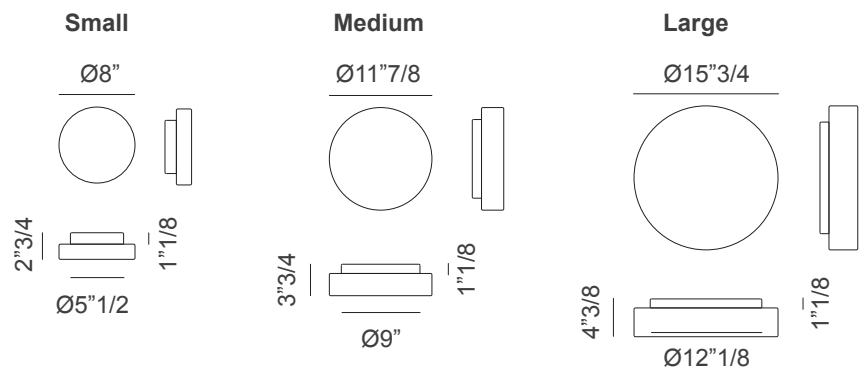

Make-Up

Description

Ceiling lamp with metal structure and diffuser made in blown glass. Mounts directly to a 4" Standard J-Box. Lamps can be daisy chained up to a maximum of 50 devices for each point of power supply. LED included. Made in Italy.

Light Source Small:

LED 3000K • 9W | 850 lm • 120V
CRI 92 • MacAdam 3-Step • Dim Triac.

Light Source Medium and Large:

LED 3000K • 17W | 1800 lm • 120V
CRI 92 • MacAdam 3-Step • Dim Triac.

Finishes and materials

Structure: Matt white metal.

Diffuser: Matt white blown glass.

Dimensions

Small: Ø8" x 2"3/4H

Medium: Ø11"7/8 x 3"3/4H

Large: Ø15"3/4 x 4"3/8H

(For more specifications, please refer to "Finishes & Materials")