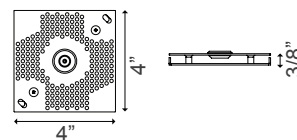

Light Source:

LED 3000K • 10W | 850 lm • 120V • CRI 90 • MacAdam 3-Step.

Dimensions

Ø5"1/4 x 1"5/8H

Mud Kit (optional)

Finishes and materials

Structure: Matt white, matt black, chrome or matt champagne metal.