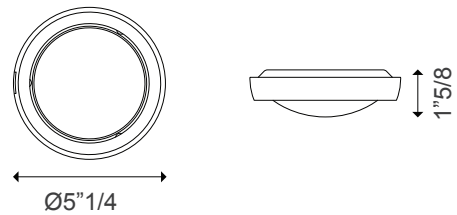

Nautilus

Design: Andrea Tosetto

Description

Ceiling lamp with structure made in metal available in four different finishes. Mounts directly to a 4" Standard J-Box. LED with direct power supply to the AC line voltage (driver not required). Dimmable with phase cut dimmer. LED included. MUD-KIT available upon request. Made in Italy.

Light Source:

LED 3000K • 10W | 850 lm • 120V • CRI 90 • MacAdam 3-Step.

Dimensions

Ø5"1/4 x 1"5/8H

Mud Kit (optional)

Finishes and materials

Structure: Matt white, matt black, chrome or matt champagne metal.