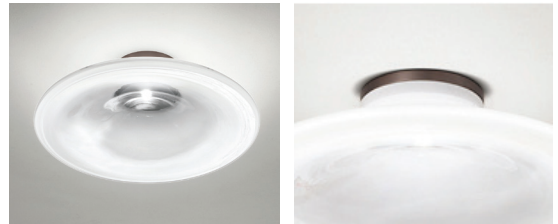

### *Description*

Ceiling lamp made with a shaded white glass diffuser and metal parts available in matt black nickel finish.  
Made in Italy.

**Light source:** LED 15W • 1155lm • 3000K.  
Dimmed with a “phase cut” system (DIM 2).

### *Dimensions*

**Incanto PL:**  
Ø19”5/8 x 6”1/4H

### *Finishes and materials*

**Metal Parts:** Matt Black Nickel (NNS).  
**Diffuser:** Shaded White Glass (BC/SF).

(For more specifications, please refer to “Finishes & Materials”)