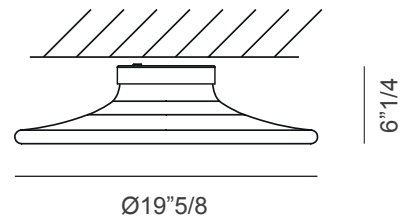

### *Description*

Ceiling lamp made with a shaded white glass diffuser and metal parts available in matt black nickel finish.  
Made in Italy.

**Light source:** LED 15W • 1155lm • 3000K.  
Dimmed with a “phase cut” system (DIM 2).

### *Dimensions*

**Incanto PL:**  
Ø19”5/8 x 6”1/4H