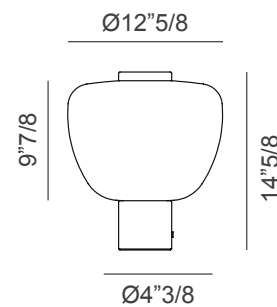

Riflesso

Design: Chiaramonte & Marin

Description

Table lamp made with a glass bubble diffuser available in three different colors. Metal parts in matt gold or matt copper finish. Made in Italy.

Light source:

LED 10,5W • 1340lm • 3000K.

Dimmable lamp. Dimmer included (DIM 4).

Dimensions

Riflesso LT 3:

Ø12"5/8 x 14"5/8H

Finishes and materials

Metal Parts: Matt Gold 3 (BKS) or Matt Copper 2 (RAV).

Diffuser: Light Amethyst Transparent (AA/TR) or Crystal Transparent (CR/TR) glass.