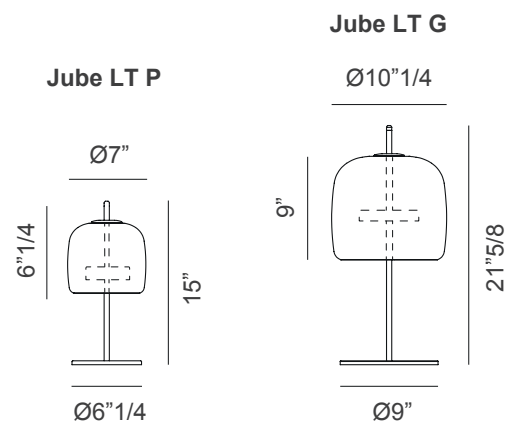

Light source:

LED 12W • 1550lm • 3000K

Dimmable lamp. Dimmer included (DIM 4).

Dimensions

Jube LT P: Ø7" x 15"H • **Base:** Ø6"1/4

Jube LT G: Ø10"1/4 x 21"5/8H • **Base:** Ø9"

Finishes and materials

Metal Parts: Matt Gold 2 (OS).