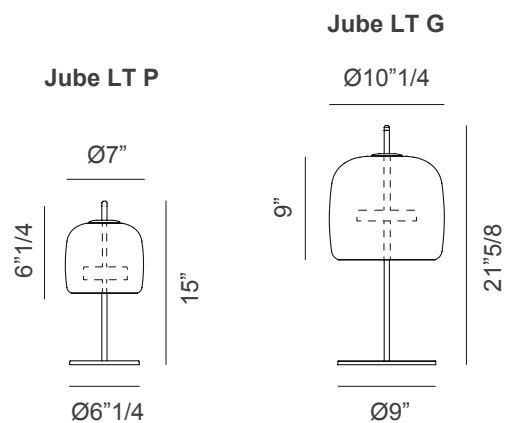

Light source:

LED 12W • 1550lm • 3000K

Dimmable lamp. Dimmer included (DIM 4).

Dimensions

Jube LT P: Ø7" x 15"H • Base: Ø6"1/4

Jube LT G: Ø10"1/4 x 21"5/8H • Base: Ø9"

Finishes and materials

Metal Parts: Matt Gold 2 (OS).