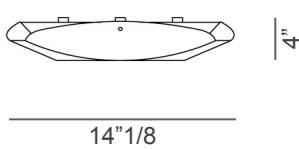

Bios

A

B

C

Dimensions

A: 14"1/8W x 4"D x 14"1/8H

B: 21"1/4W x 4"3/4D x 21"1/4H

C: 28"3/8W x 5"7/8D x 28"3/8H

Light source:

A: 2 X E26 - 12W LED Filament - Dimmable

B: 3 X E26 - 12W LED Filament - Dimmable

C: 4 X E26 - 12W LED Filament - Dimmable

BIOS COLLECTION

(For more specifications, please refer to "Finishes & Materials")