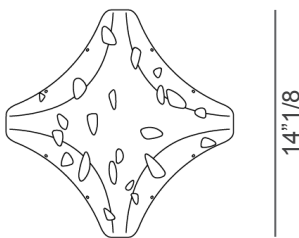

Bios

A

B

C

Dimensions

A: 14"1/8W x 4"D x 14"1/8H

B: 21"1/4W x 4"3/4D x 21"1/4H

C: 28"3/8W x 5"7/8D x 28"3/8H

Light source:

A: 2 X E26 - 12W LED Filament - Dimmable

B: 3 X E26 - 12W LED Filament - Dimmable

C: 4 X E26 - 12W LED Filament - Dimmable

BIOS COLLECTION

(For more specifications, please refer to "Finishes & Materials")