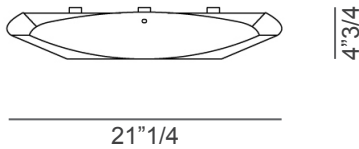

Bios

A

B

C

Dimensions

A: 14"1/8W x 4"D x 14"1/8H

B: 21"1/4W x 4"3/4D x 21"1/4H

C: 28"3/8W x 5"7/8D x 28"3/8H

Light source:

A: 2 X E26 - 12W LED Filament - Dimmable

B: 3 X E26 - 12W LED Filament - Dimmable

C: 4 X E26 - 12W LED Filament - Dimmable

BIOS COLLECTION

(For more specifications, please refer to "Finishes & Materials")