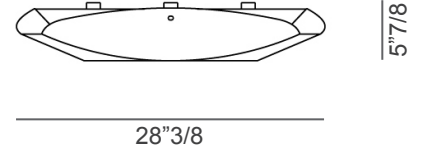

Dimensions

A: 14"1/8W x 4"D x 14"1/8H

B: 21"1/4W x 4"3/4D x 21"1/4H

C: 28"3/8W x 5"7/8D x 28"3/8H

Light source:

A: 2 X E26 - 12W LED Filament - Dimmable 

B: 3 X E26 - 12W LED Filament - Dimmable 

C: 4 X E26 - 12W LED Filament - Dimmable 