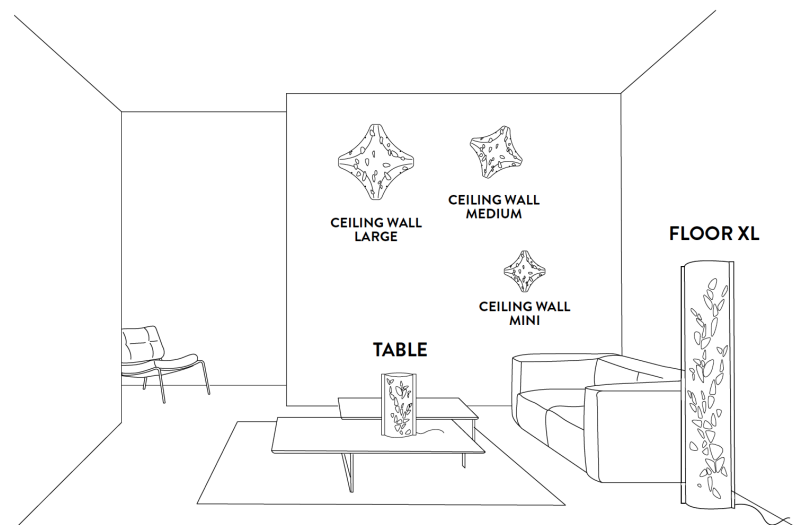

BIOS COLLECTION

(For more specifications, please refer to "Finishes & Materials")