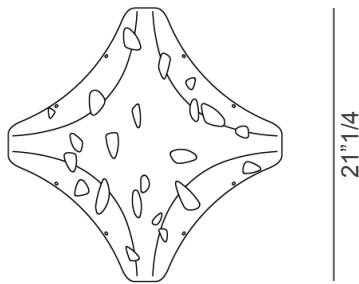

Bios

A

B

C

Dimensions

A: 14"1/8W x 4"D x 14"1/8H

B: 21"1/4W x 4"3/4D x 21"1/4H

C: 28"3/8W x 5"7/8D x 28"3/8H

Light source:

A: 2 X E26 - 12W LED Filament - Dimmable

B: 3 X E26 - 12W LED Filament - Dimmable

C: 4 X E26 - 12W LED Filament - Dimmable

BIOS COLLECTION

(For more specifications, please refer to "Finishes & Materials")