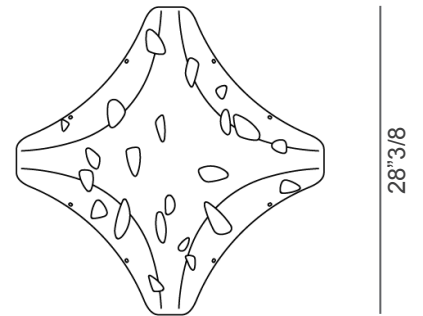

Bios

Design: Nigel Coates

Description

Ceiling or wall lamp with two layers of Opalflex®, both with carefully selected incisions that let the light shine through, creating suggestive reflections and shadows. With MagneticSystem®. Made in Italy.

Dimensions

A: 14"1/8W x 4"D x 14"1/8H

B: 21"1/4W x 4"3/4D x 21"1/4H

C: 28"3/8W x 5"7/8D x 28"3/8H

Light source:

A: 2 X E26 - 12W LED Filament - Dimmable 

B: 3 X E26 - 12W LED Filament - Dimmable 

C: 4 X E26 - 12W LED Filament - Dimmable 