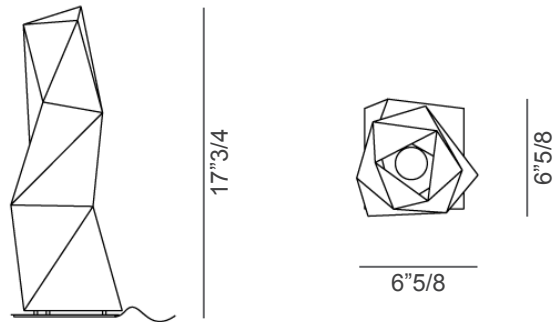

WHITE

(For more specifications, please refer to “Finishes & Materials”)

Diamond

Dimensions

6"5/8W x 6"5/8D x 17"3/4H

Light source:

 1 X E12 - 6W LED Filament

DIAMOND COLLECTION