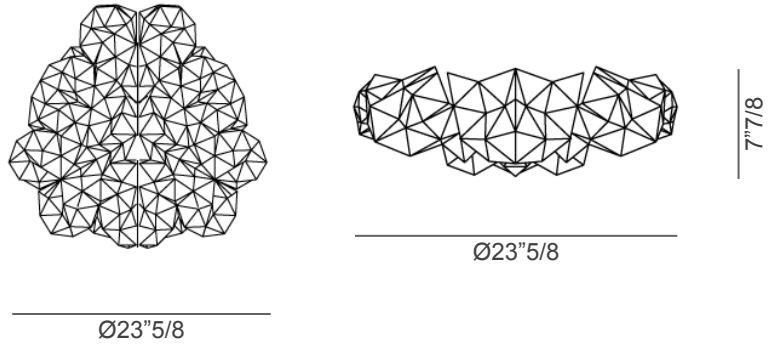

Finishes and materials

Lentiflex®

WHITE

(For more specifications, please refer to “Finishes & Materials”)

Drusa

Dimensions

Ø23"5/8 x 7"7/8H

Light source: