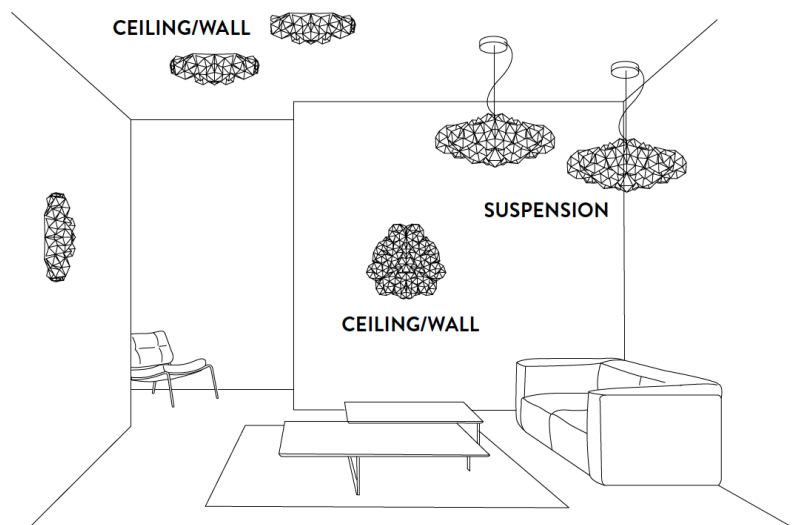

DRUSA COLLECTION

(For more specifications, please refer to "Finishes & Materials")