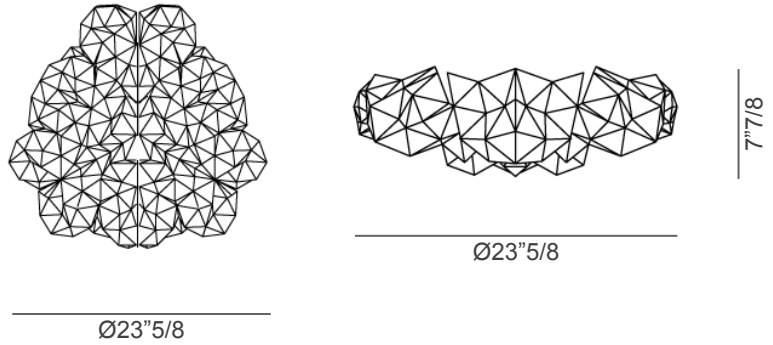

Finishes and materials

Lentiflex®

■ VELVET

(For more specifications, please refer to “Finishes & Materials”)

Drusa

Dimensions

Ø23"5/8 x 7"7/8H

Light source: