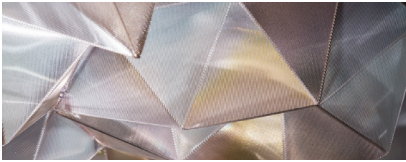

Product: Drusa Wall/Ceiling Lamp

DIFFUSER

Lentiflex®

■ VELVET

Lentiflex®