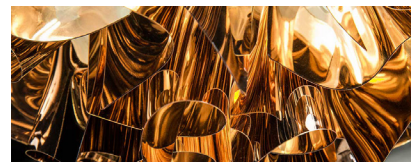

Product: Mida Ceiling Lamp

DIFFUSER

Lentiflex® / Opalflex® / Goldflex® / Steelflex® / Copperflex®

 MULTICOLOR

 ROSE

 AMBER

 WHITE - GOLD

 WHITE - PLATINUM

Lentiflex®

Opalflex®

Goldflex®

Steelflex®

Copperflex®