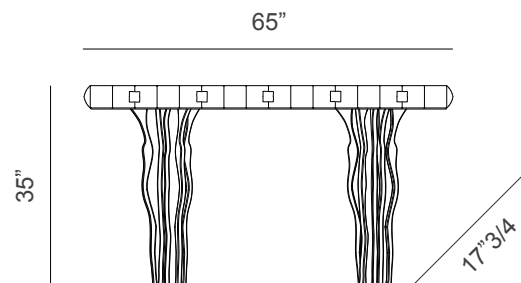

Il Pezzo 10

Design: Barbara Bertocci and Cosimo Terzani

Description

Console with 3 drawers that shows off its embossed wood giving it a medieval taste. Encased in the structure, delicate drapes for the cast brass handles and, to hold all of this up, a multitude of brass casting sparkling legs.

Dimensions

65"W x 17"3/4D x 35"H

Finishes & Materials

Structure: Walnut wood.

Legs and handles: Metal (Nickel / Gold / Light bronze (matt) / Champagne (matt)).

* For more specifications, please refer to the "Finishes & Materials" PDF