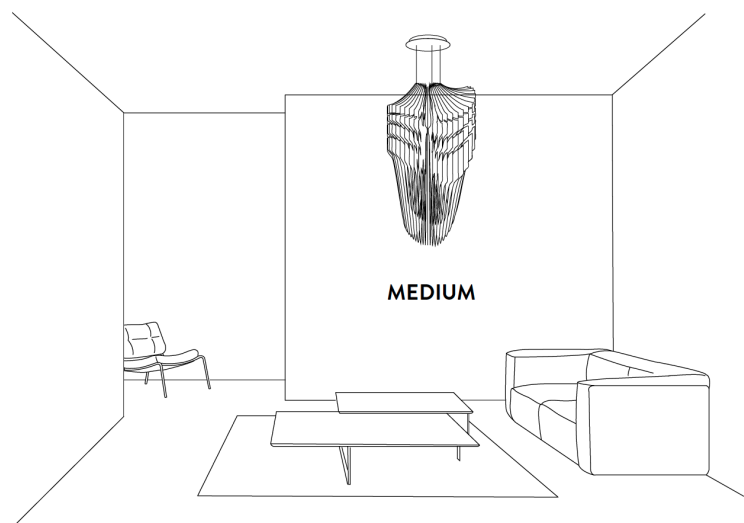

AVIA EDITION COLLECTION

NOTE: 19ft (aprox.) cable kit must be ordered with lamp purchase.
Multiple installation kit on request.

(For more specifications, please refer to "Finishes & Materials")