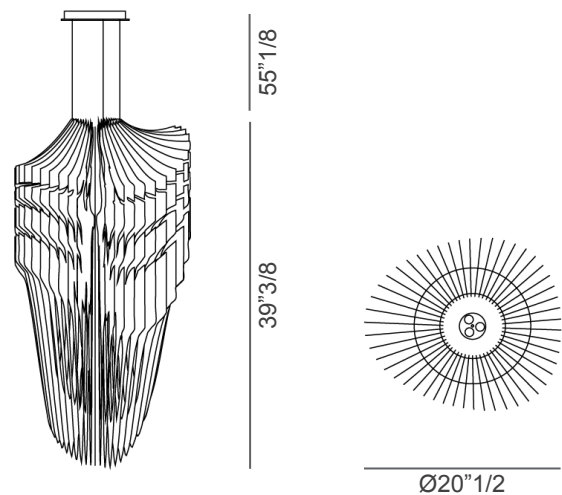

## *Description*

Suspension lamp composed of 50 Cristalflex® layers surrounding the central light source in Lentiflex®. Capsule collection available in vibrant shades, in a limited series of 99 pieces per color. The authenticity of each piece is guaranteed numerically, stated on the lamp and ID card. Made in Italy.

### Dimensions

Ø20"1/2 x 39"3/8H

Cables and canopy height: 55"1/8