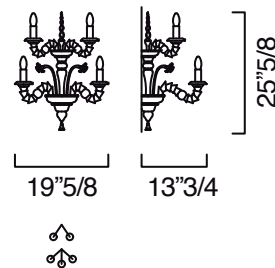

4604

Description

A traditional chandelier, full of decorative elements. Available colors: Crystal, Gold, Crystal Gold decorations. Metal parts in polished chrome. Made in Italy.

Light source:

4604/02: Incandescent 2 x 60W E12 - Dimmable

4604/05: Incandescent 5 x 60W E12 - Dimmable

4604

Dimensions

Wall Lamps:

A) 4604/02: 15"W x 8"5/8D x 15"H

B) 4604/05: 19"5/8W x 13"3/4D x 25"5/8H

4604/02 (A)

4604/05 (B)