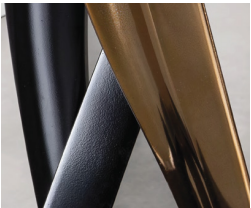

Product: Il Pezzo 8 Table

TOP

Wood

Black Stained Ash
and gold details

LEGS

Metal

Black and Gold