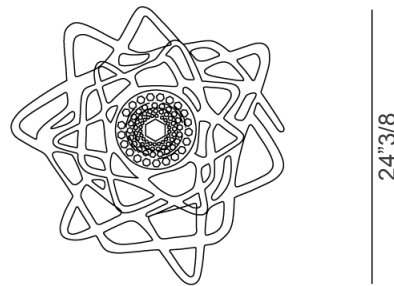

### *Description*

Ceiling lamp made of Plainflex® or Cristalflex® with a cascade of 61 crystals. With MagneticSystem® for quick and easy installation and maintenance. Made in Italy.

### Dimensions

23"5/8W x 24"3/8D x 8"H