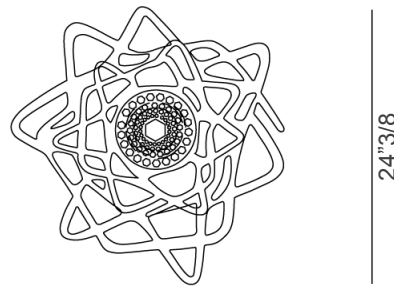

Aurora

Design: Nigel Coates

Description

Ceiling lamp made of Plainflex® or Cristalflex® with a cascade of 61 crystals. With MagneticSystem® for quick and easy installation and maintenance. Made in Italy.

Finishes and materials

Diffuser: Cristalflex® / Crystals

■ FUMÉ

(For more specifications, please refer to “Finishes & Materials”)

Aurora

Dimensions

23"5/8W x 24"3/8D x 8"H

Light source: