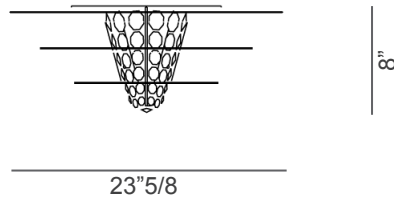

Finishes and materials

Diffuser: Cristalflex® / Crystals

■ FUMÉ

(For more specifications, please refer to “Finishes & Materials”)

Aurora

Dimensions

23"5/8W x 24"3/8D x 8"H

Light source: