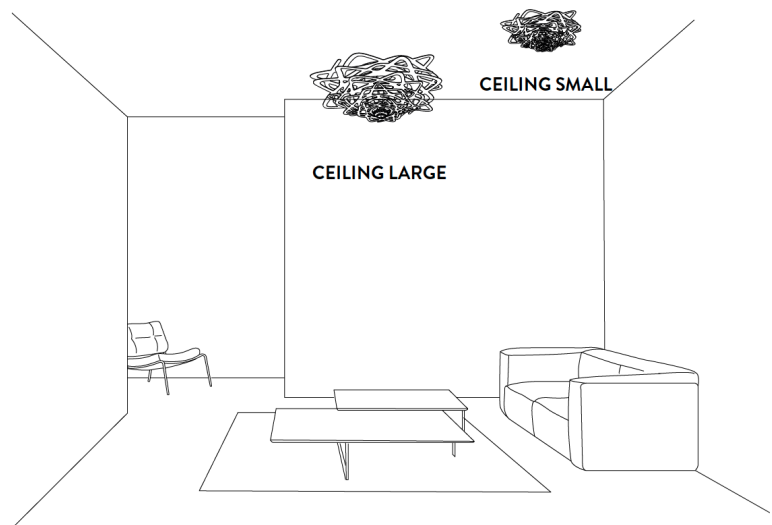

AURORA COLLECTION

(For more specifications, please refer to "Finishes & Materials")