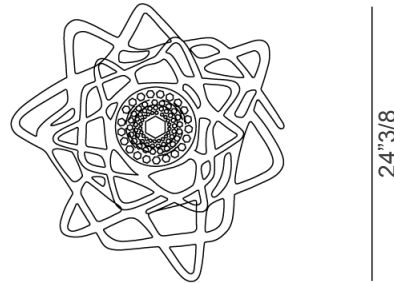

Aurora

Design: Nigel Coates

Description

Ceiling lamp made of Plainflex® or Cristalflex® with a cascade of 61 crystals. With MagneticSystem® for quick and easy installation and maintenance. Made in Italy.

Finishes and materials

Diffuser: Cristalflex® / Crystals

■ TRANSP.

(For more specifications, please refer to "Finishes & Materials")

Aurora

Dimensions

23"5/8W x 24"3/8D x 8"H

Light source: