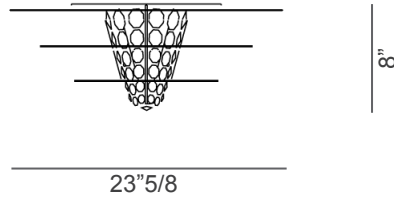

Finishes and materials

Diffuser: Cristalflex® / Crystals

■ TRANSP.

(For more specifications, please refer to "Finishes & Materials")

Aurora

Dimensions

23"5/8W x 24"3/8D x 8"H

Light source: