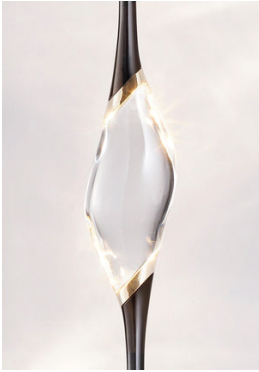

Product: Il Pezzo 12 Lighting Collection

STRUCTURE

Metal

Black and Gold

Nickel

Gold

Light bronze (matt)

Champagne (matt)

DIFFUSER

Glass

Clear crystal