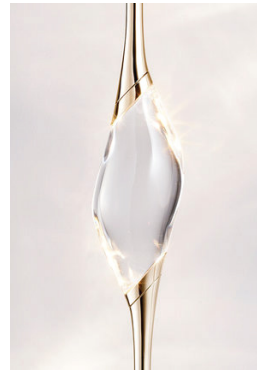

Product: Il Pezzo 12 Lighting Collection

STRUCTURE

Metal

Black and Gold

Nickel

Gold

Light bronze (matt)

Champagne (matt)

DIFFUSER

Glass

Clear crystal