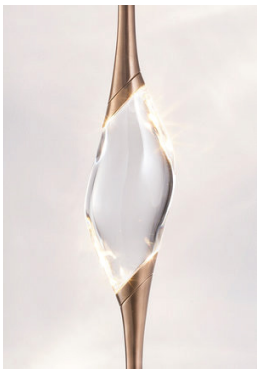

Product: Il Pezzo 12 Lighting Collection

STRUCTURE

Metal

Black and Gold

Nickel

Gold

Light bronze (matt)

Champagne (matt)

DIFFUSER

Glass

Clear crystal