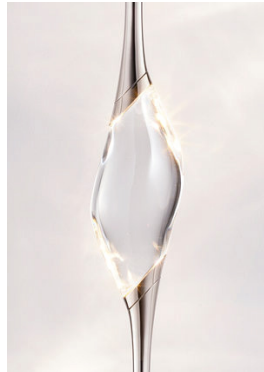

Product: Il Pezzo 12 Lighting Collection

STRUCTURE

Metal

Black and Gold

Nickel

Gold

Light bronze (matt)

Champagne (matt)

DIFFUSER

Glass

Clear crystal