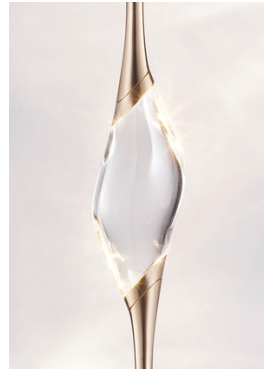

Product: Il Pezzo 12 Lighting Collection

STRUCTURE

Metal

Black and Gold

Nickel

Gold

Light bronze (matt)

Champagne (matt)

DIFFUSER

Glass

Clear crystal