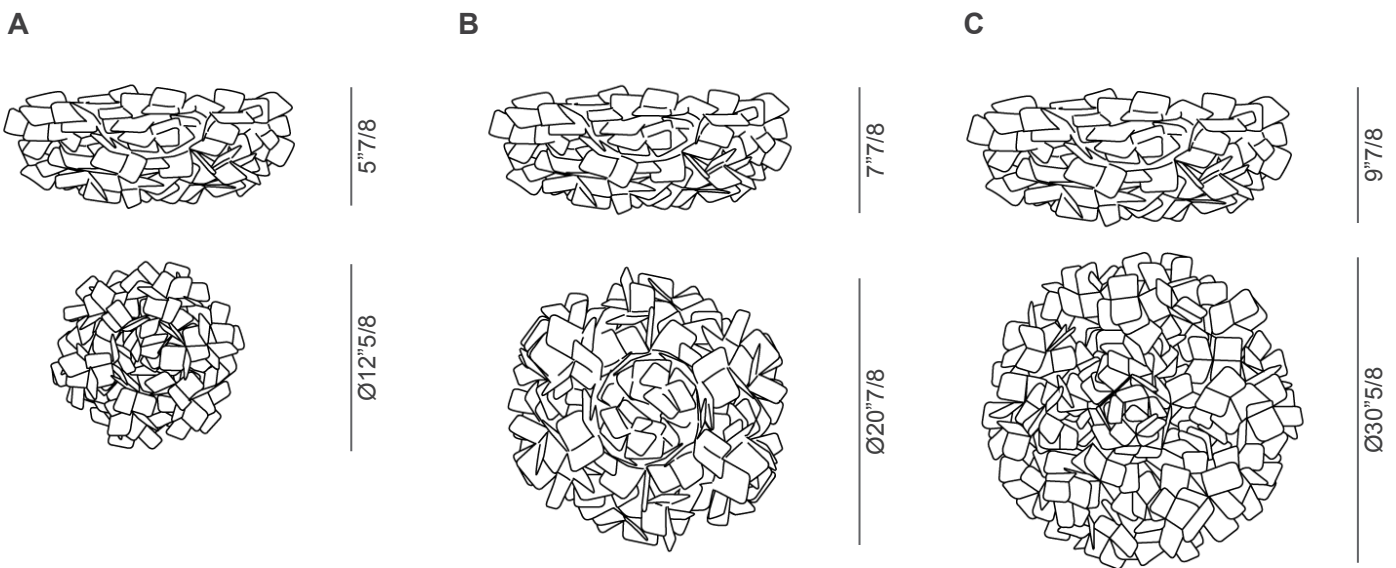

Clizia

Design: Adriano Rachele

Description

Ceiling or wall lamp consisting of interlocked squares in Cristalflex®, manually assembled to create a perfect balance of transparencies and reflections. Two finishes available: Pixel, a high-tech pattern in soft tones and Mama non Mama, a delicate petal pattern. All of the available versions marry aesthetics with functionality, featuring a magnetic anchoring system, that allows an easy installation and cleaning. Available in more finishes and also in suspension, floor or table versions. Made in Italy.

Finishes and materials

Diffuser: Cristalflex®

MAMA NON MAMA PIXEL

(For more specifications, please refer to “Finishes & Materials”)

Clizia

Dimensions

A: Ø12"5/8 x 5"7/8H

B: Ø20"7/8 x 7"7/8H

C: Ø30"5/8 x 9"7/8H

Light source:

A: 2 X E12 - 6W LED Filament - Dimmable

B: 2 X E26 - 12W LED Filament - Dimmable

C: 3 X E26 - 12W LED Filament - Dimmable

CLIZIA COLLECTION

(For more specifications, please refer to "Finishes & Materials")