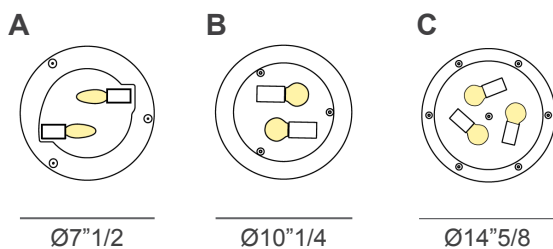

Clizia

Design: Adriano Rachele

Description

Ceiling or wall lamp consisting of interlocked squares in Cristalflex®, manually assembled to create a perfect balance of transparencies and reflections. Two finishes available: Pixel, a high-tech pattern in soft tones and Mama non Mama, a delicate petal pattern. All of the available versions marry aesthetics with functionality, featuring a magnetic anchoring system, that allows an easy installation and cleaning. Available in more finishes and also in suspension, floor or table versions. Made in Italy.

Finishes and materials

Diffuser: Cristalflex®

MAMA NON MAMA PIXEL

(For more specifications, please refer to “Finishes & Materials”)

Clizia

Dimensions

A: Ø12"5/8 x 5"7/8H

B: Ø20"7/8 x 7"7/8H

C: Ø30"5/8 x 9"7/8H

Light source:

A: 2 X E12 - 6W LED Filament - Dimmable

B: 2 X E26 - 12W LED Filament - Dimmable

C: 3 X E26 - 12W LED Filament - Dimmable

CLIZIA COLLECTION

(For more specifications, please refer to "Finishes & Materials")