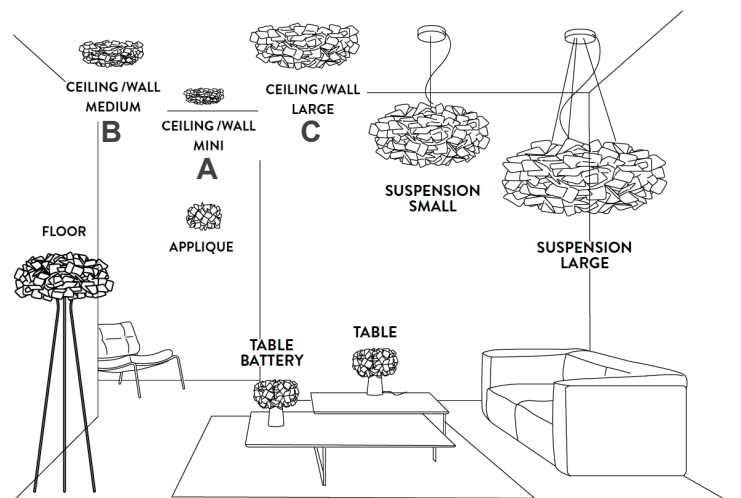

C: Ø30"5/8 x 9"7/8H

Light source:

A: 2 X E12 - 6W LED Filament - Dimmable

B: 2 X E26 - 12W LED Filament - Dimmable

C: 3 X E26 - 12W LED Filament - Dimmable

CLIZIA COLLECTION

(For more specifications, please refer to "Finishes & Materials")