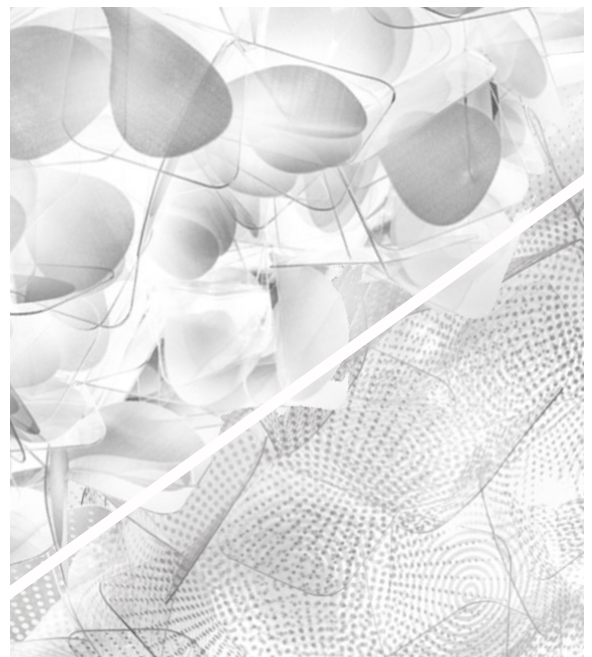

Clizia

Design: Adriano Rachele

Description

Ceiling or wall lamp consisting of interlocked squares in Cristalflex®, manually assembled to create a perfect balance of transparencies and reflections. Two finishes available: Pixel, a high-tech pattern in soft tones and Mama non Mama, a delicate petal pattern. All of the available versions marry aesthetics with functionality, featuring a magnetic anchoring system, that allows an easy installation and cleaning. Available in more finishes and also in suspension, floor or table versions. Made in Italy.

Finishes and materials

Diffuser: Cristalflex®

MAMA NON MAMA PIXEL

(For more specifications, please refer to “Finishes & Materials”)

Clizia

Dimensions

A: Ø12"5/8 x 5"7/8H

B: Ø20"7/8 x 7"7/8H

C: Ø30"5/8 x 9"7/8H

Light source:

A: 2 X E12 - 6W LED Filament - Dimmable

B: 2 X E26 - 12W LED Filament - Dimmable

C: 3 X E26 - 12W LED Filament - Dimmable

CLIZIA COLLECTION

(For more specifications, please refer to "Finishes & Materials")