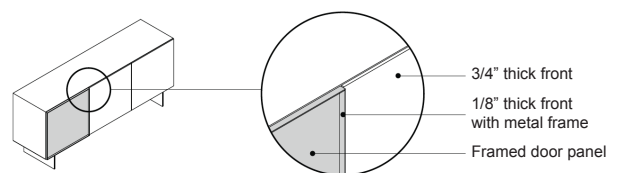

Match

Design: gherardiarchitetti

Description

Sideboard with three swing doors and 3 glass shelves. 3/4" thick structure and fronts made from lacquered particleboard. One door, right or left, with metal frame characterised by a customized inner panel available in lacquer, wood, glass, mirror, stone or ceramic. Fronts are available in the swing, push-to-open version. Lacquered metal base. Made in Italy.

Optionals:

- . Wooden internal drawer.
- . 3000K neutral LED light kit.

Dimensions

70"7/8W x 19"5/8D x 30"1/8H

Finishes and materials

Structure & Fronts: Matt lacquer / Gloss lacquer.
Frame & Base: Matt lacquer / Metallic lacquer.
Framed door panel: Matt lacquer / Gloss lacquer / Wood / Glass / Mirror / Stone / Ceramic.