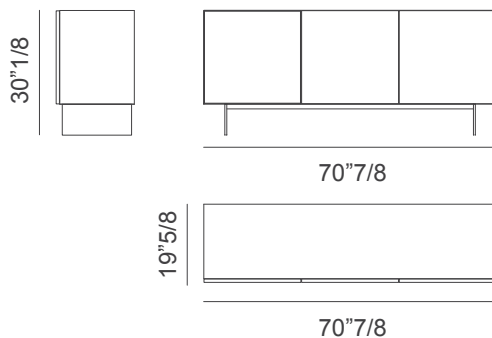

Match

Design: gherardiarchitetti

Description

Sideboard with three swing doors and 3 glass shelves. 3/4" thick structure and fronts made from lacquered particleboard. One door, right or left, with metal frame characterised by a customized inner panel available in lacquer, wood, glass, mirror, stone or ceramic. Fronts are available in the swing, push-to-open version. Lacquered metal base. Made in Italy.

Optionals:

- . Wooden internal drawer.
- . 3000K neutral LED light kit.

Dimensions

70"7/8W x 19"5/8D x 30"1/8H

Finishes and materials

Structure & Fronts: Matt lacquer / Gloss lacquer.
Frame & Base: Matt lacquer / Metallic lacquer.
Framed door panel: Matt lacquer / Gloss lacquer / Wood / Glass / Mirror / Stone / Ceramic.