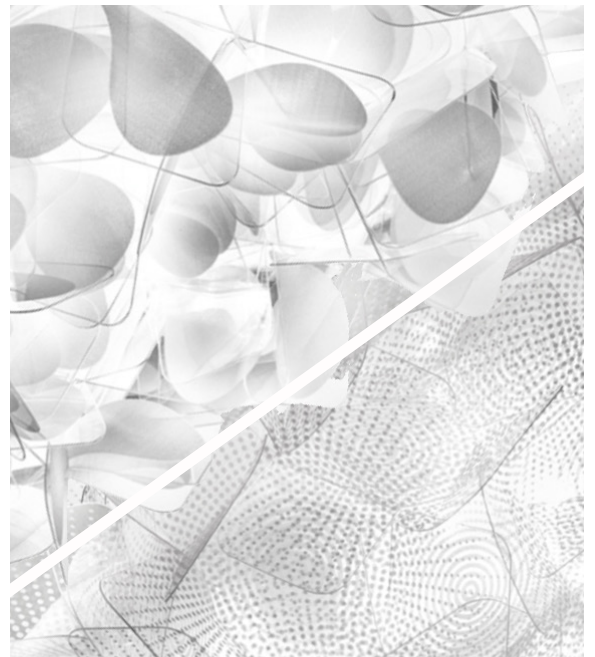

Clizia

Design: Adriano Rachele

Description

Suspension lamp consisting of interlocked squares in Cristalflex®, manually assembled to create a perfect balance of transparencies and reflections. Two finishes available: Pixel, a high-tech pattern in soft tones and Mama non Mama, a delicate petal pattern. All of the available versions marry aesthetics with functionality, featuring a magnetic anchoring system, that allows an easy installation and cleaning. Available in more finishes and also in ceiling/wall, floor or table versions. Made in Italy.

Finishes and materials

Diffuser: Cristalflex®

- | | |
|--|--|
| <input type="checkbox"/> MAMA NON MAMA
TRANSP. WIRE | <input type="checkbox"/> PIXEL
TRANSP. WIRE |
| <input type="checkbox"/> MAMA NON MAMA
RED WIRE | <input type="checkbox"/> PIXEL
RED WIRE |

Clizia

Dimensions

A: Ø20"7/8 x 9"7/8H

B: Ø30"5/8 x 11"H

Cables & canopy height: 55"1/8

Available with transparent or red wrapped electric wire

Light source:

A: 2 X E26 - 12W LED Filament - Dimmable