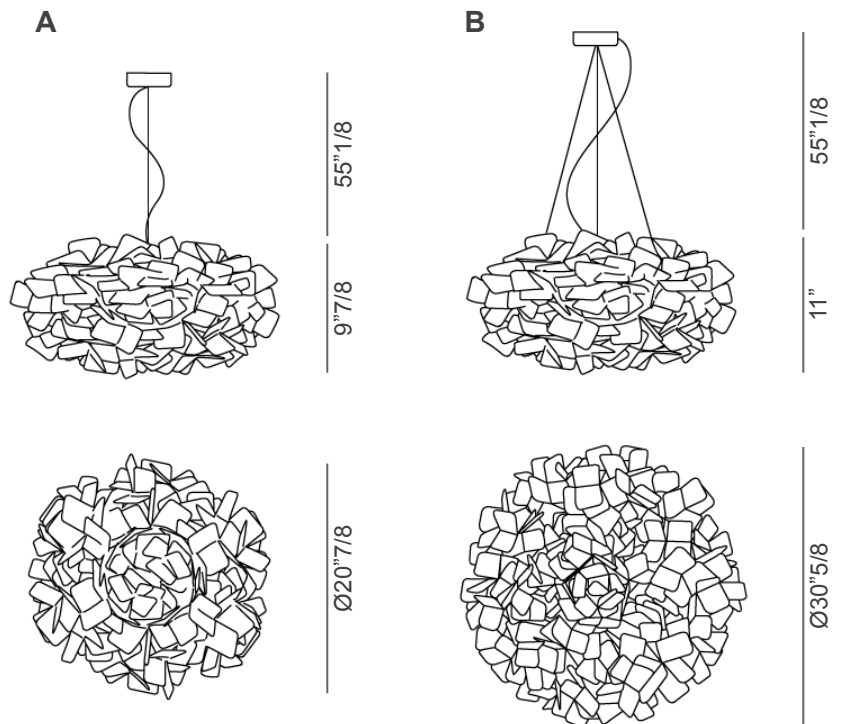

Clizia

Design: Adriano Rachele

Description

Suspension lamp consisting of interlocked squares in Cristalflex®, manually assembled to create a perfect balance of transparencies and reflections. Two finishes available: Pixel, a high-tech pattern in soft tones and Mama non Mama, a delicate petal pattern. All of the available versions marry aesthetics with functionality, featuring a magnetic anchoring system, that allows an easy installation and cleaning. Available in more finishes and also in ceiling/wall, floor or table versions. Made in Italy.

Clizia

Dimensions

A: Ø20"7/8 x 9"7/8H

B: Ø30"5/8 x 11"H

Cables & canopy height: 55"1/8

Available with transparent or red wrapped electric wire

Light source:

A: 2 X E26 - 12W LED Filament - Dimmable

B: 4 X E26 - 12W LED Filament - Dimmable

NOTE: 19ft (aprox.) cable kit must be ordered with lamp purchase.
Multiple installation kit on request.

CLIZIA COLLECTION

(For more specifications, please refer to "Finishes & Materials")