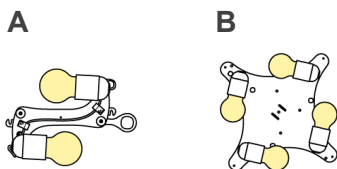

Clizia

Dimensions

A: Ø20"7/8 x 9"7/8H

B: Ø30"5/8 x 11"H

Cables & canopy height: 55"1/8

Available with transparent or red wrapped electric wire

Light source:

A: 2 X E26 - 12W LED Filament - Dimmable

B: 4 X E26 - 12W LED Filament - Dimmable

NOTE: 19ft (aprox.) cable kit must be ordered with lamp purchase.
Multiple installation kit on request.

CLIZIA COLLECTION

(For more specifications, please refer to "Finishes & Materials")