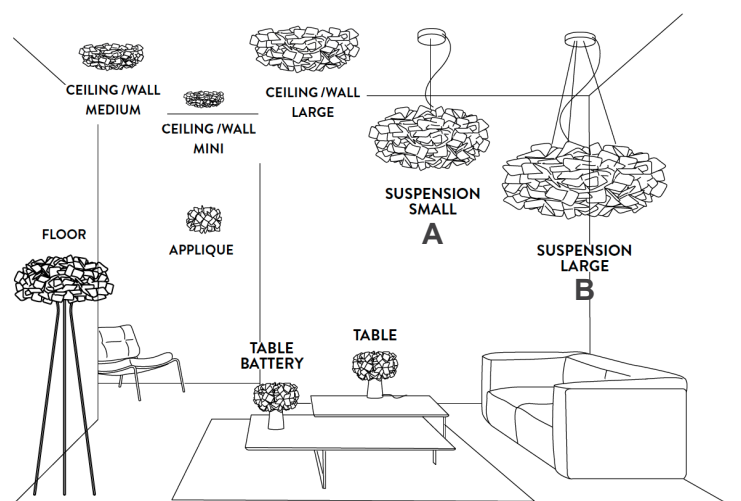

Clizia

Dimensions

A: Ø20"7/8 x 9"7/8H

B: Ø30"5/8 x 11"H

Cables & canopy height: 55"1/8

Available with transparent or red wrapped electric wire

Light source:

A: 2 X E26 - 12W LED Filament - Dimmable

B: 4 X E26 - 12W LED Filament - Dimmable

NOTE: 19ft (aprox.) cable kit must be ordered with lamp purchase.
Multiple installation kit on request.

CLIZIA COLLECTION

(For more specifications, please refer to "Finishes & Materials")