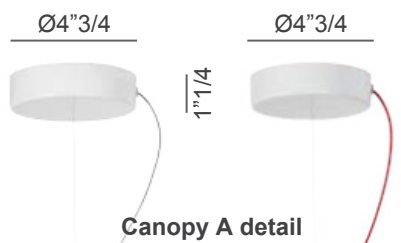

Clizia

Dimensions

A: Ø20"7/8 x 9"7/8H

B: Ø30"5/8 x 11"H

Cables & canopy height: 55"1/8

Available with transparent or red wrapped electric wire

Light source:

A: 2 X E26 - 12W LED Filament - Dimmable

B: 4 X E26 - 12W LED Filament - Dimmable

NOTE: 19ft (aprox.) cable kit must be ordered with lamp purchase.
Multiple installation kit on request.

CLIZIA COLLECTION

(For more specifications, please refer to "Finishes & Materials")