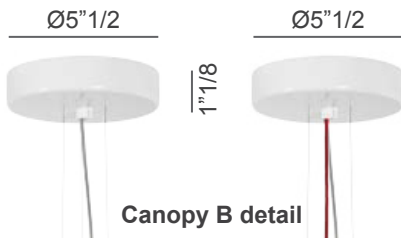

Clizia

Dimensions

A: Ø20"7/8 x 9"7/8H

B: Ø30"5/8 x 11"H

Cables & canopy height: 55"1/8

Available with transparent or red wrapped electric wire

Light source:

A: 2 X E26 - 12W LED Filament - Dimmable

B: 4 X E26 - 12W LED Filament - Dimmable

NOTE: 19ft (aprox.) cable kit must be ordered with lamp purchase.
Multiple installation kit on request.

CLIZIA COLLECTION

(For more specifications, please refer to "Finishes & Materials")