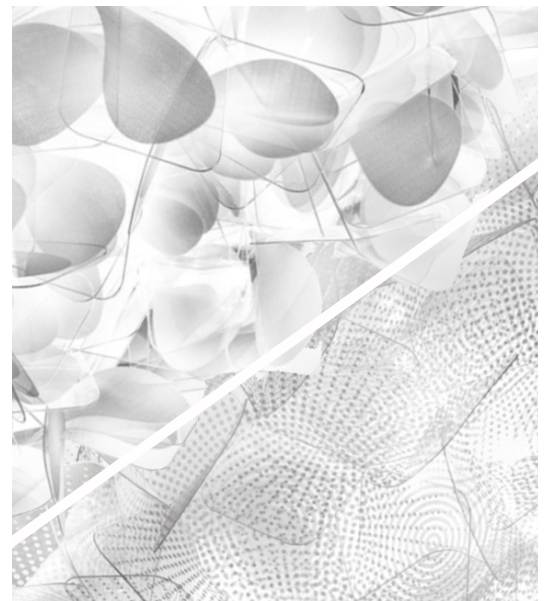

Finishes and materials

Diffuser: Cristalflex®

☐ MAMA NON MAMA   ☐ PIXEL

(For more specifications, please refer to “Finishes & Materials”)