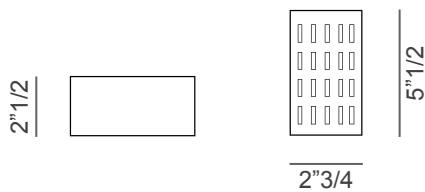

Optional accessory:

USB MULTICHARGER
STATION - 20 PORTS