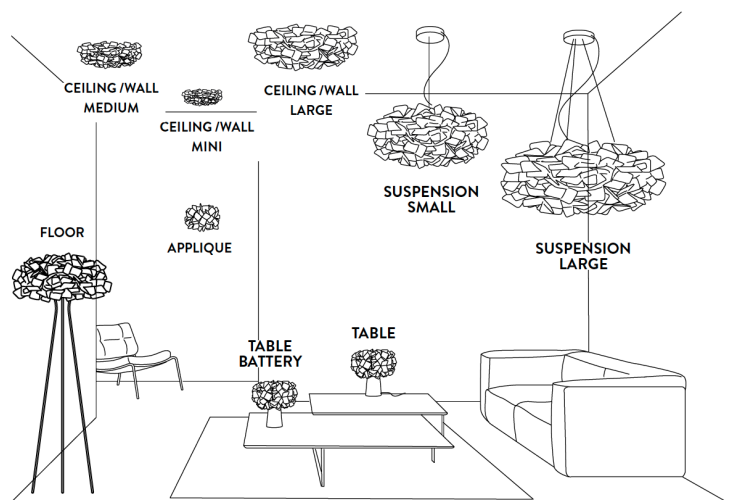

CLIZIA COLLECTION

(For more specifications, please refer to "Finishes & Materials")