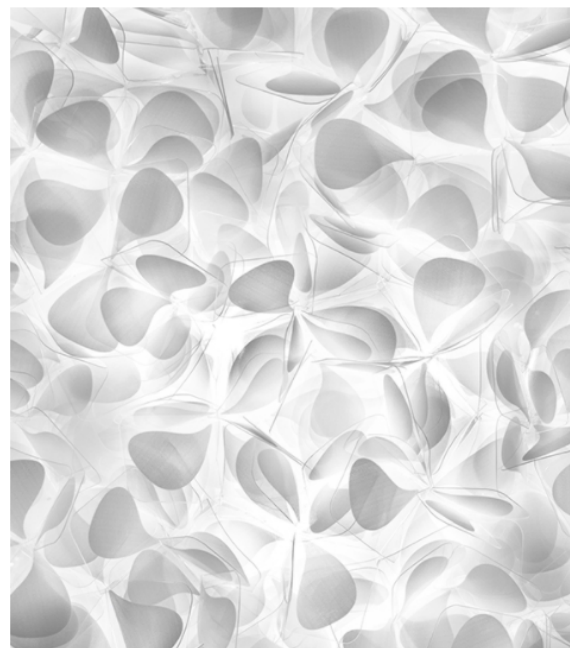

Clizia

Design: Adriano Rachele

Description

Battery powered table lamp with diffuser consisting of interlocked squares in Cristalflex®, that create a perfect balance of transparencies and reflections. In a delicate petal pattern: Mama non Mama. 14 hours of operating time and 5 hours of recharging time. Also available in ceiling/wall, suspension, floor or table versions. Made in Italy.

Finishes and materials

Diffuser: Cristalflex®

MAMA NON MAMA

(For more specifications, please refer to “Finishes & Materials”)

Clizia

Dimensions

10"5/8W x 9"7/8H

Light source: