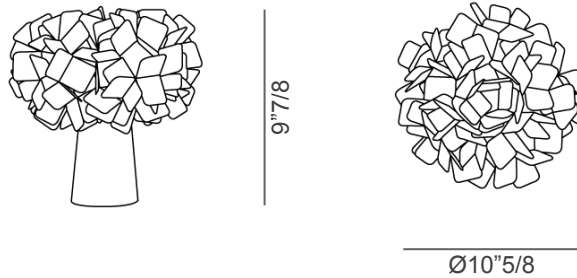

Clizia

Design: Adriano Rachele

Description

Battery powered table lamp with diffuser consisting of interlocked squares in Cristalflex®, that create a perfect balance of transparencies and reflections. In a delicate petal pattern: Mama non Mama. 14 hours of operating time and 5 hours of recharging time. Also available in ceiling/wall, suspension, floor or table versions. Made in Italy.

Finishes and materials

Diffuser: Cristalflex®

MAMA NON MAMA

(For more specifications, please refer to “Finishes & Materials”)

Clizia

Dimensions

10"5/8W x 9"7/8H

Light source: