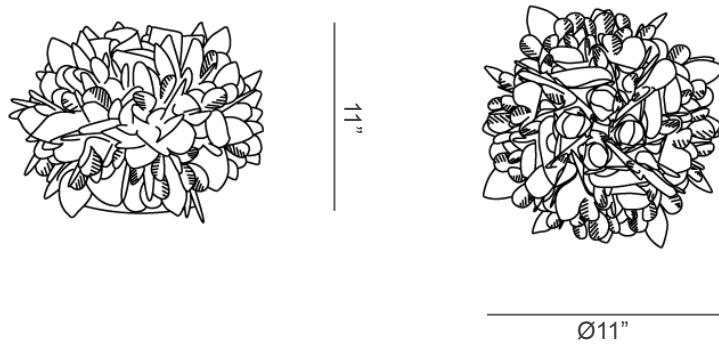

Veli Foliage

Design: Adriano Rachele

Description

Table lamp with handcrafted Opalflex® diffuser inspired by the natural world. With MagneticSystem® for easy installation and cleaning. Also available in ceiling/wall and suspension versions. Made in Italy.

Finishes and materials

Base: Metacrylate

Diffuser: Opalflex®

 FOLIAGE

(For more specifications, please refer to “Finishes & Materials”)

Veli Foliage

Dimensions

Ø11" x 11"H