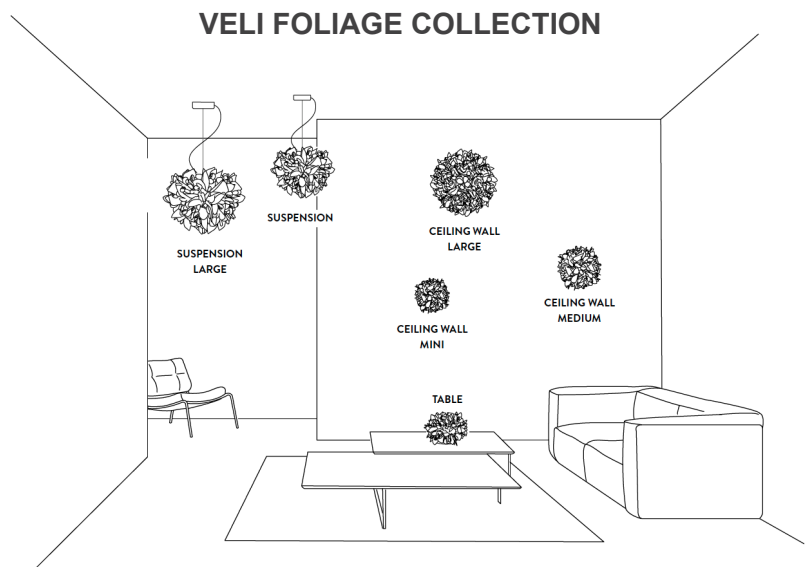

(For more specifications, please refer to "Finishes & Materials")